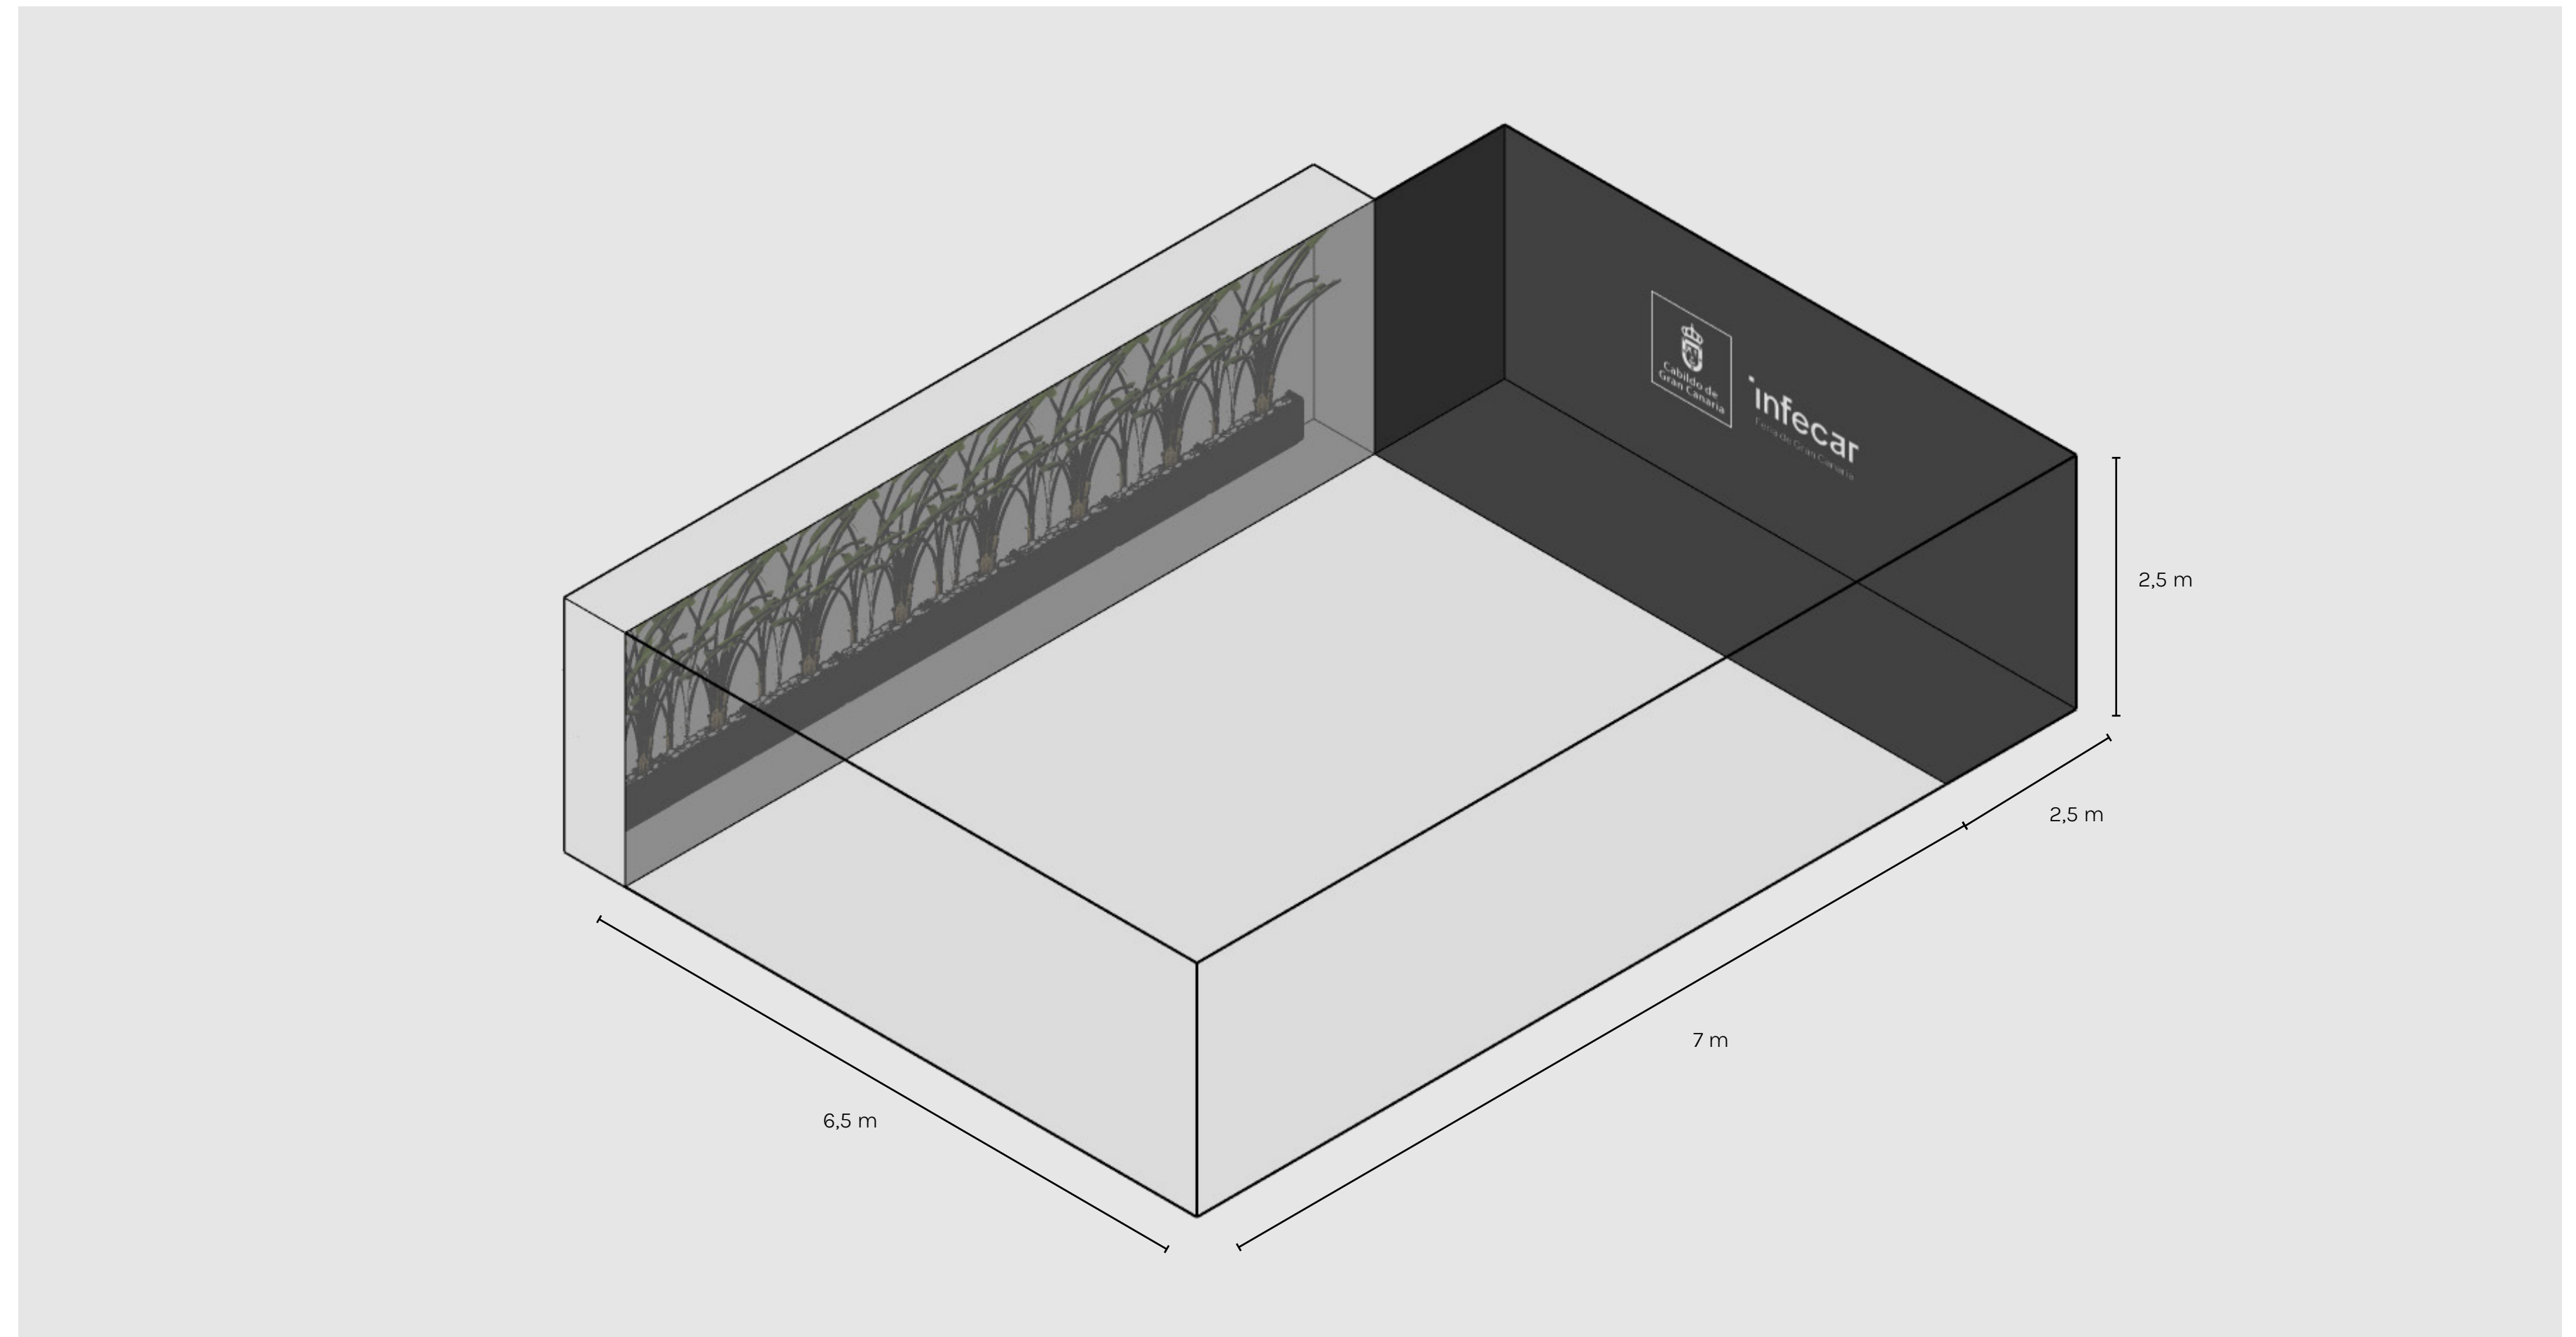

Rooms

Roque Bentayga Room

Capacity **72 people**

Size **84 m²**

Equipment

3.2 x 1.92 m LED screen

Allen Heat SQ5 Digital Mixer

4 table/lectern mics

2 lapel mics

2 handheld mics

4 LED fresnels