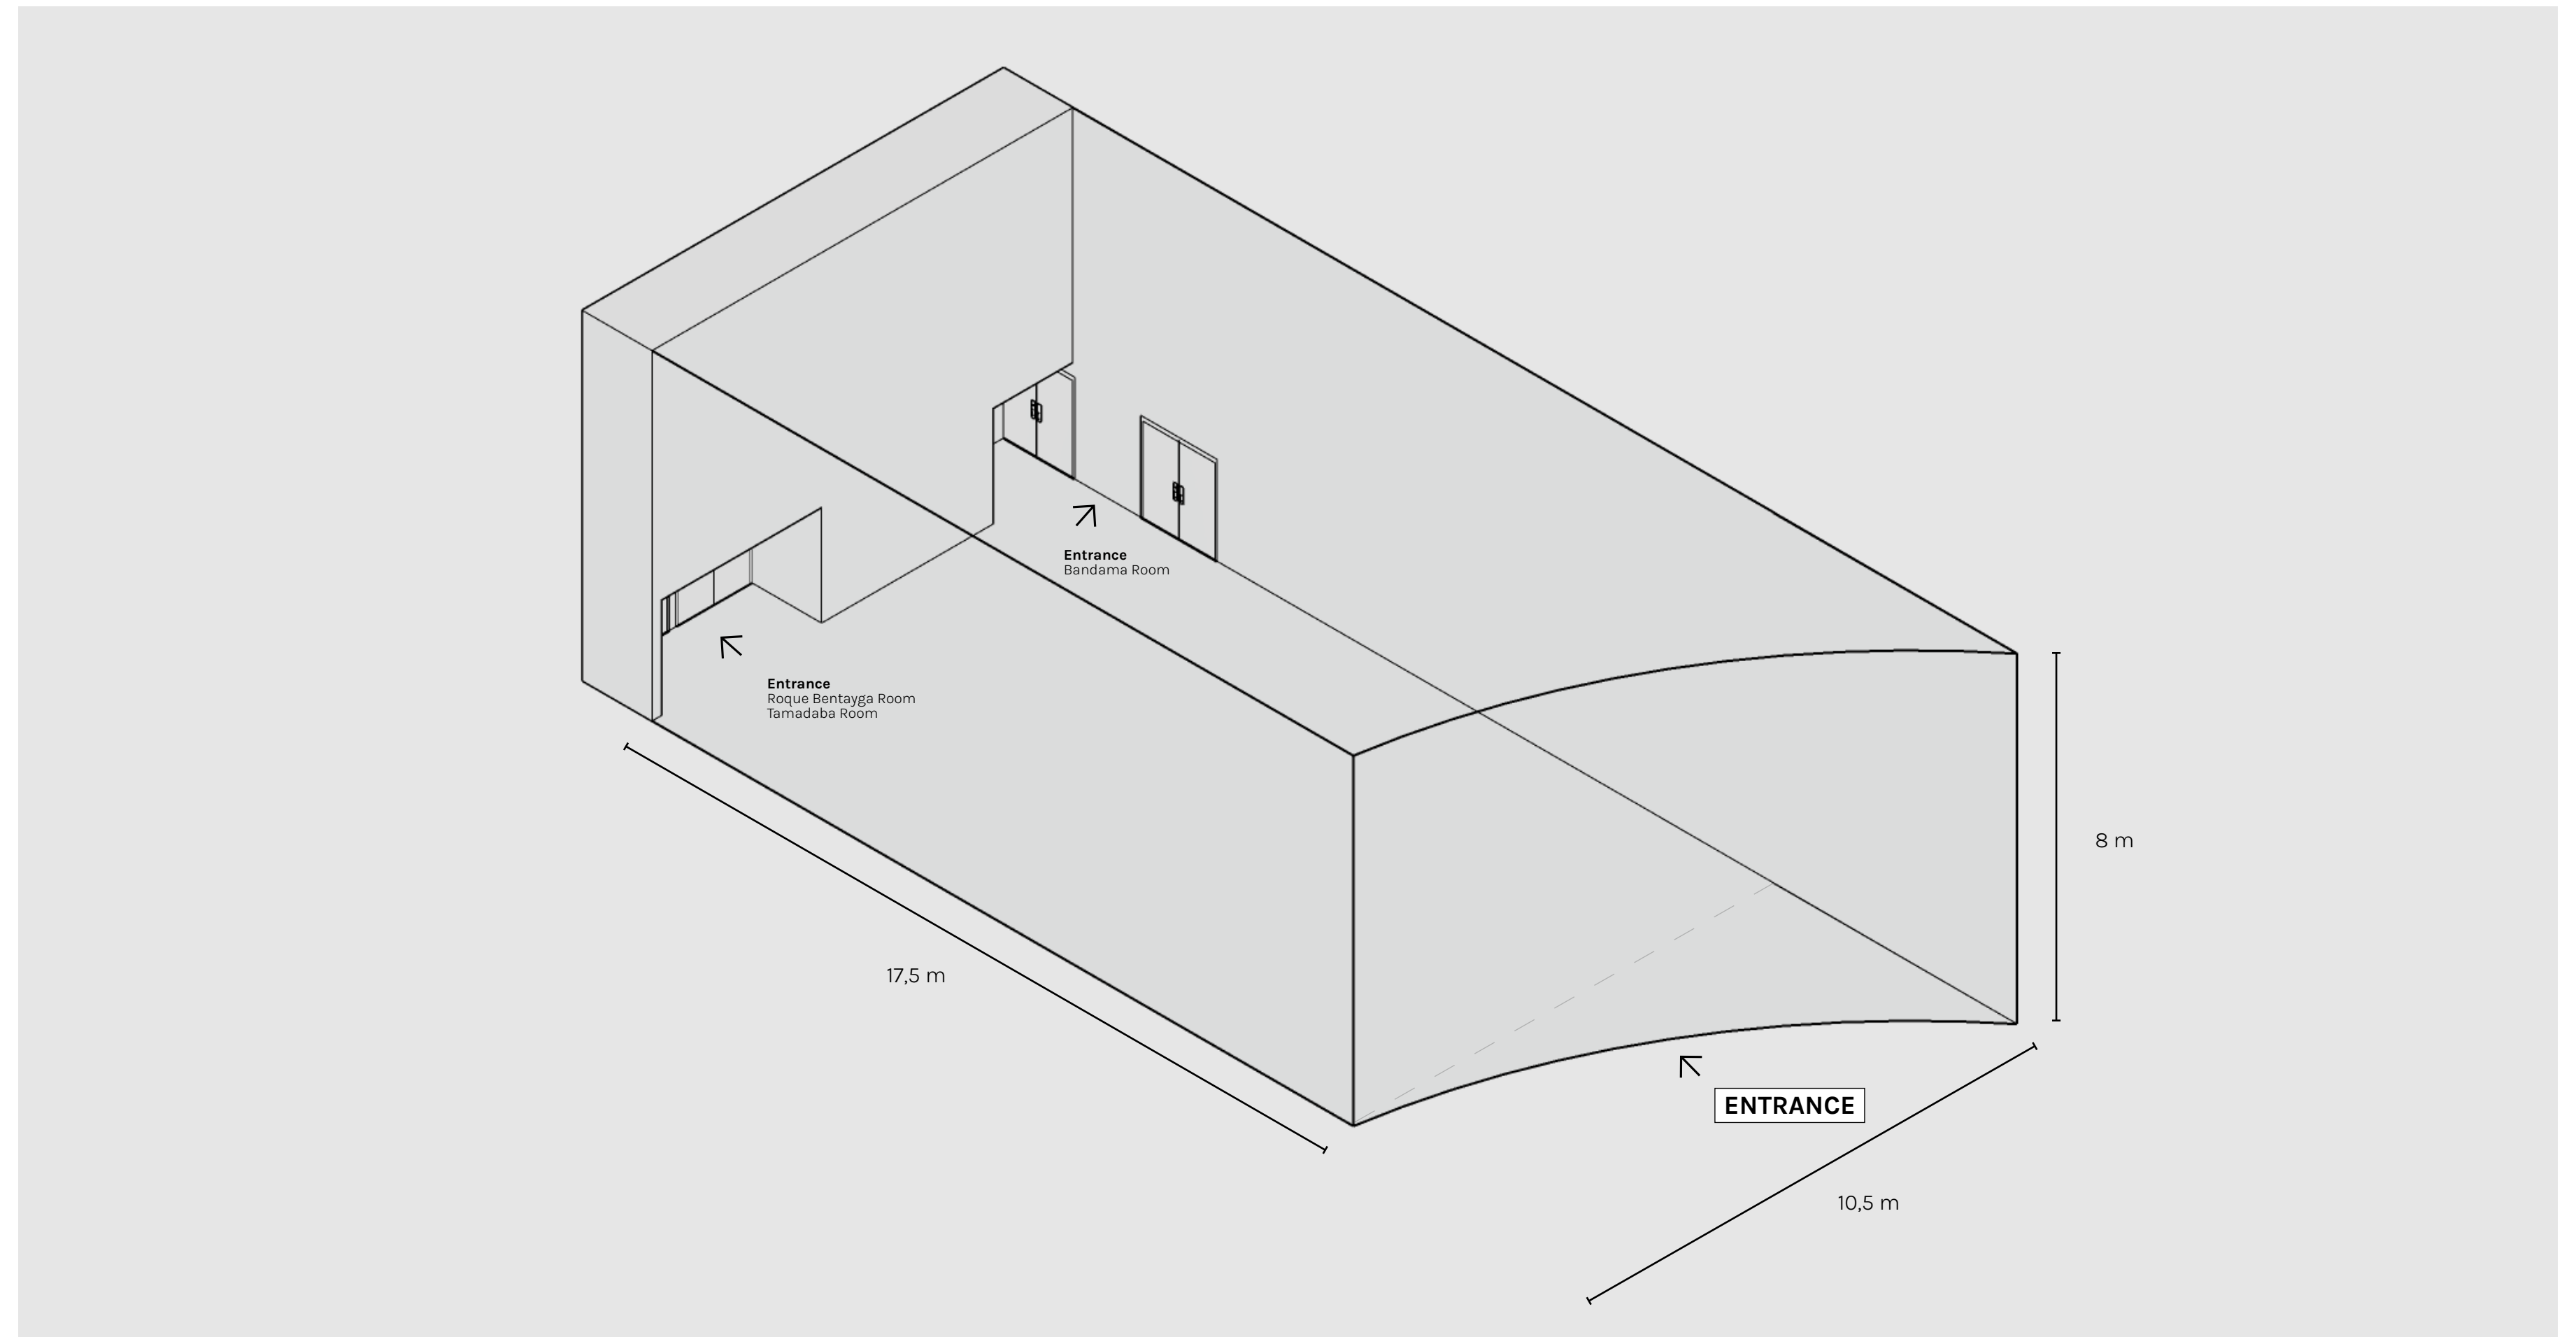

Hall

Maspalomas Hall

Capacity **300 people**

Size **355 m²**