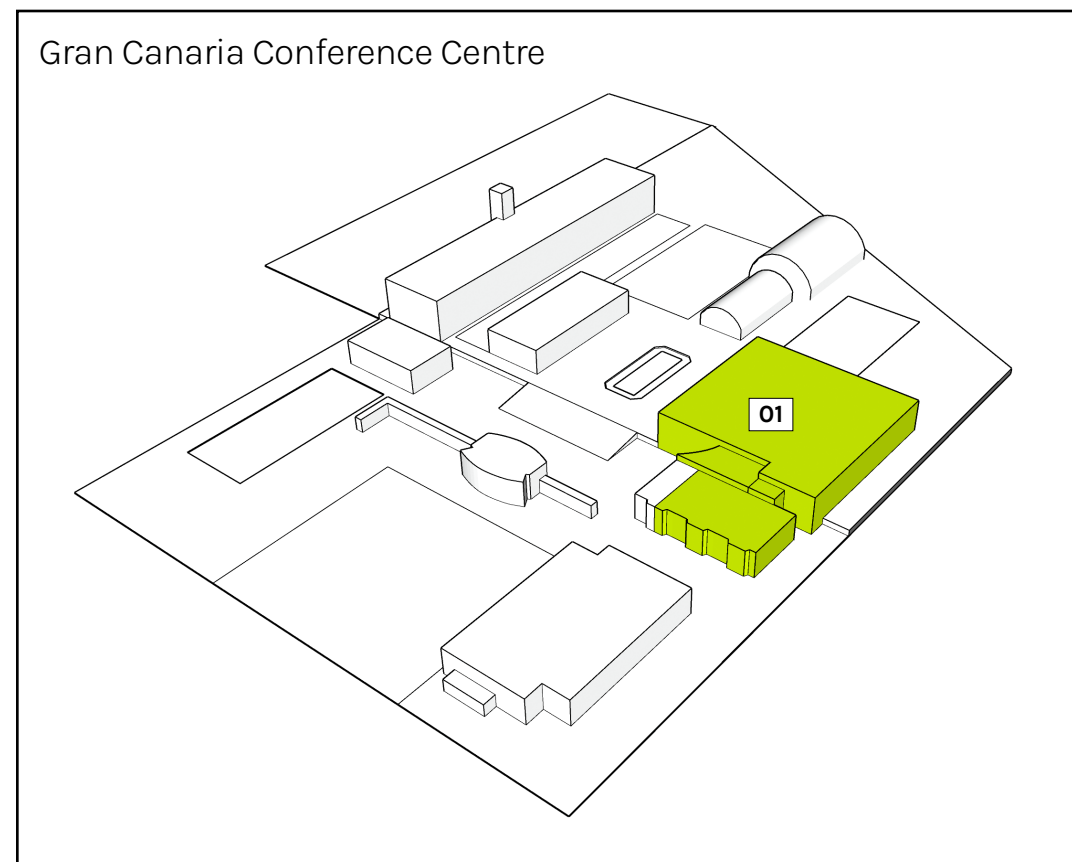

Lola Massieu Room

Capacity **26 people**

Size **84 m²**

Equipment

98" LED monitor

Laptop

Camera and speakers for video conferencing

Hall

Maspalomas Hall

Capacity 300 people

Size 355 m²

Hall

Maspalomas Hall

Capacity **300 people**

Size **355 m²**

02. Halls

Our venue features three halls, each with different seating capacities depending on the type of event, and fully equipped with the necessary technology to host trade fairs.

Espacios

- ∨ Hall 5
- ∨ Hall 6
- ∨ Hall 7