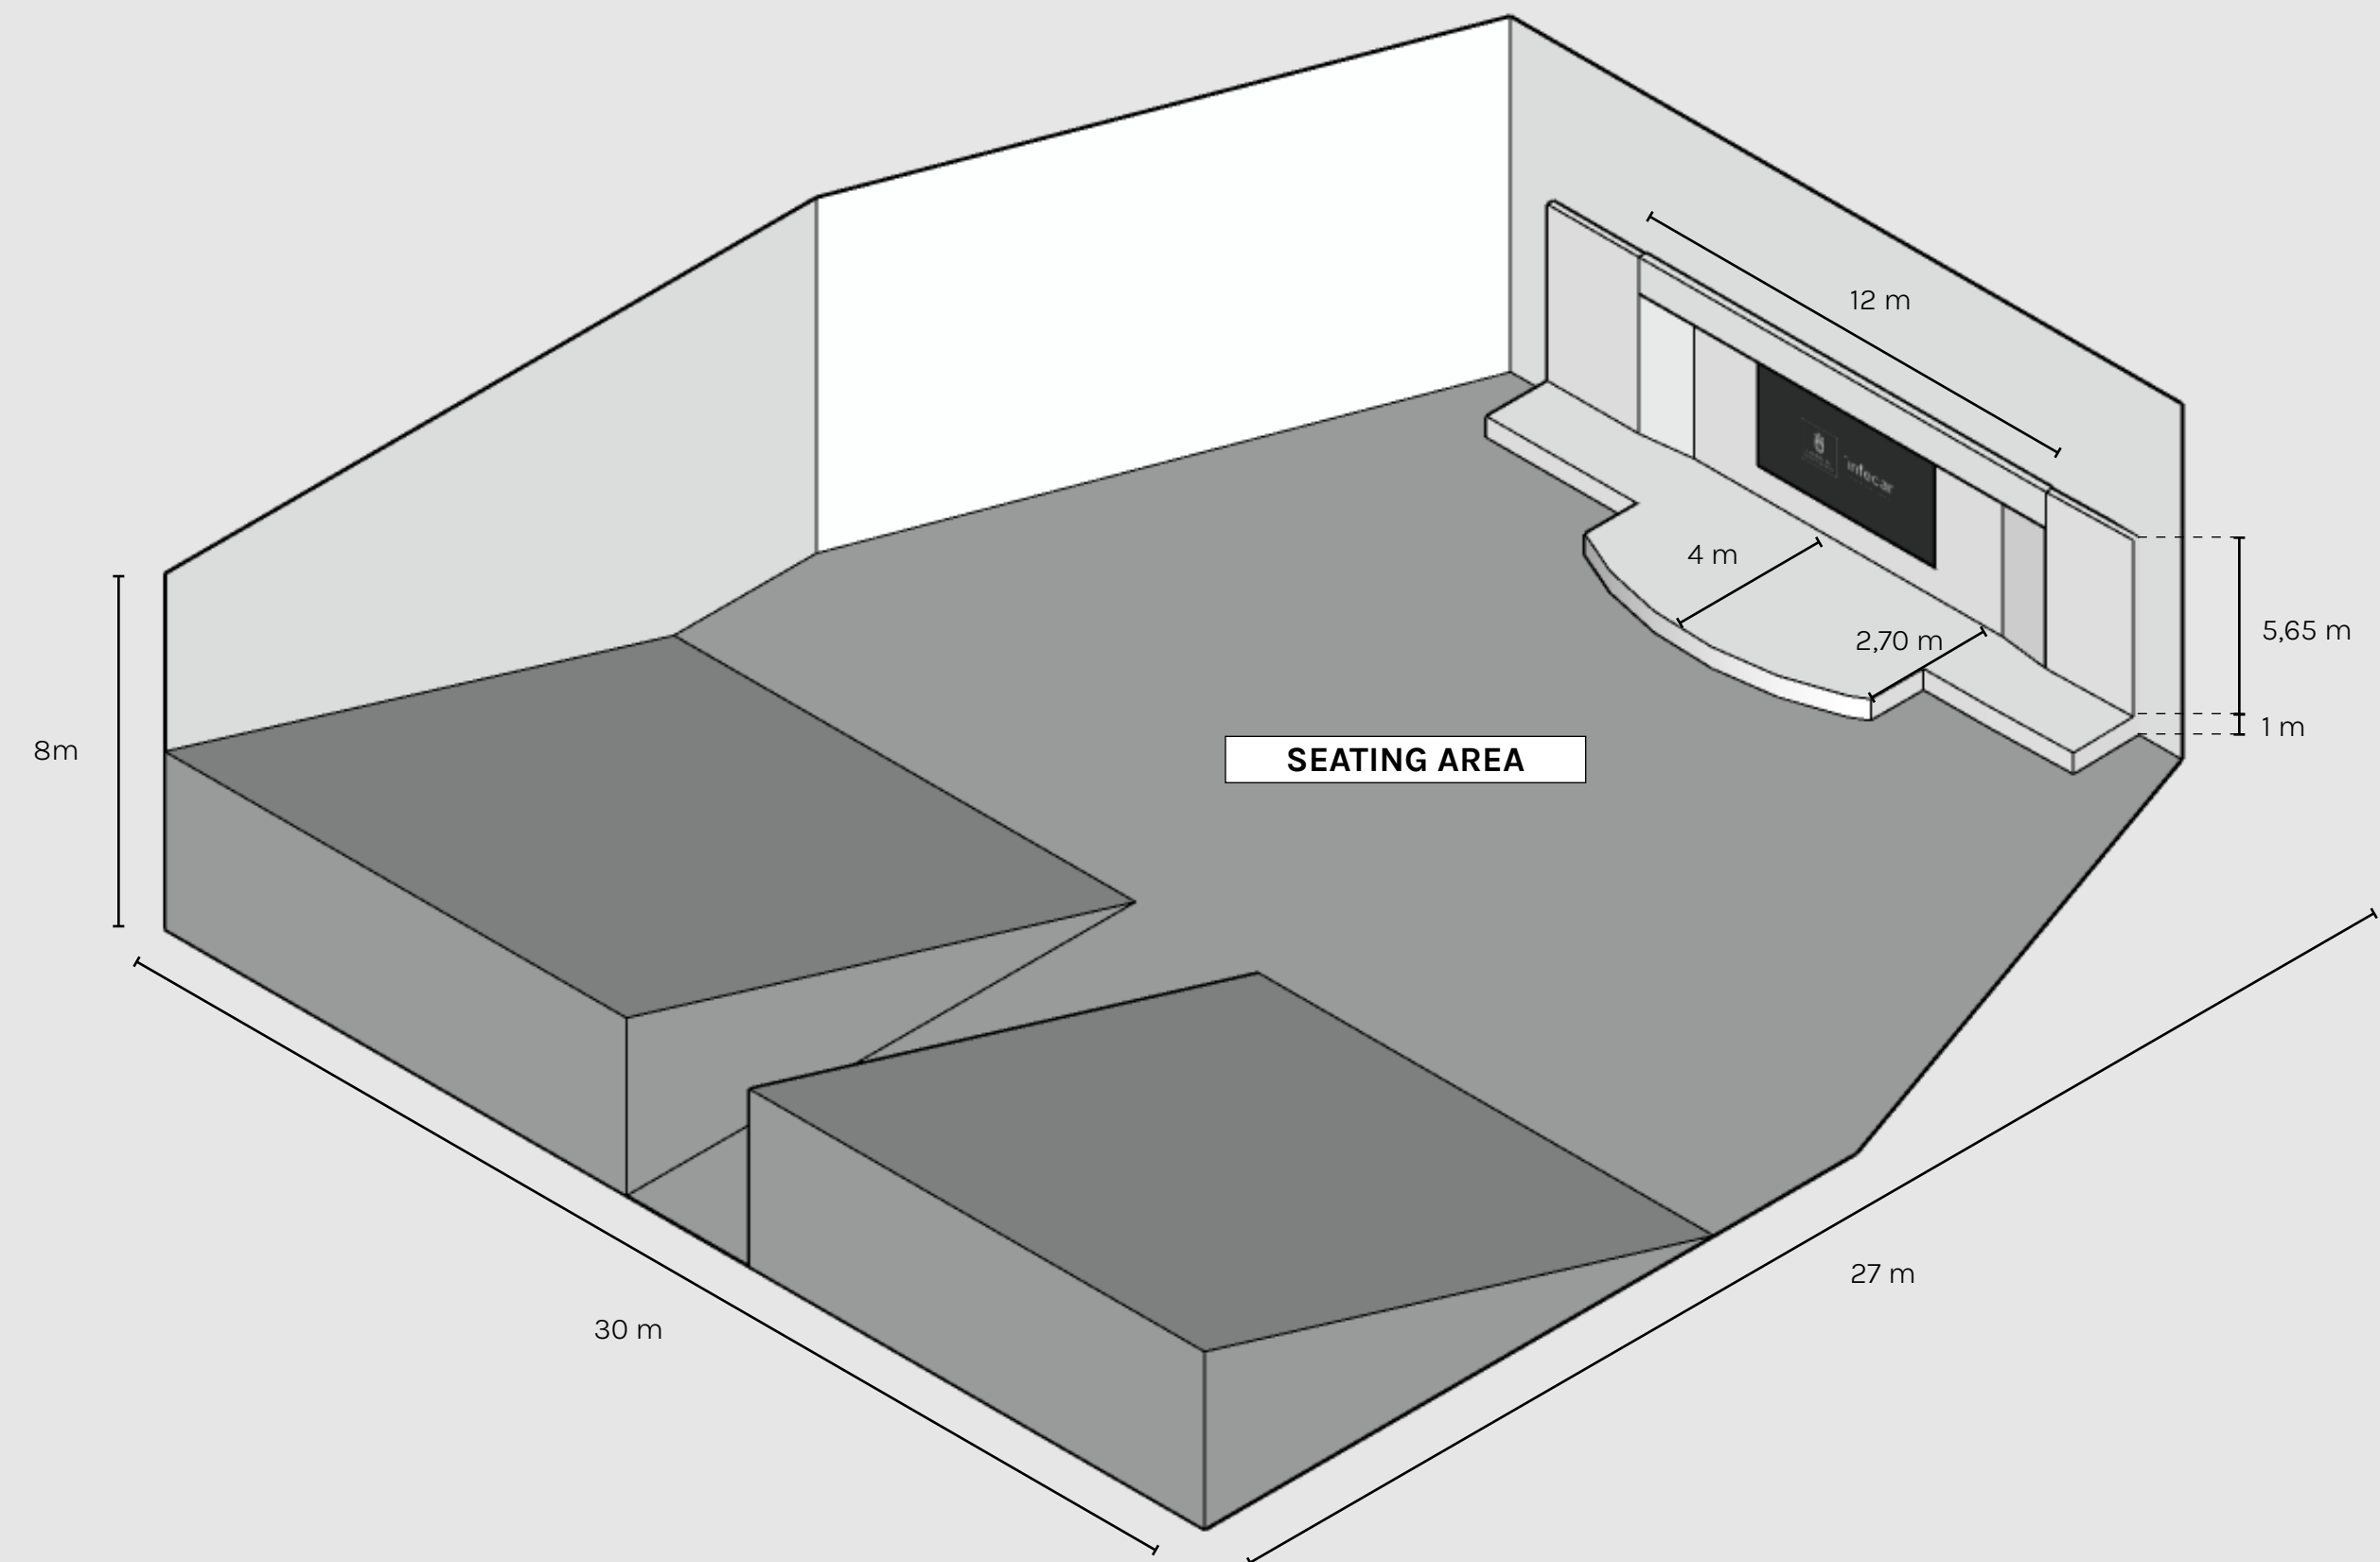

Rooms

Canarias Rooms

Capacity **730 people**

Size **625 m²**

Equipment

- Panasonic Laser HD Projector 10000 lumens
- FBT PA Speakers (two speakers and two subwoofers)
- M.A. grandMA3 onPC command wing
- Allen Heat SQ7 Digital Mixer
- 3 Sennheiser 500 handheld wireless system
- 16:9 projector screen
- 6 table/lectern mics
- 1 laptop computer
- 4 RGB LED profile lights
- 6 LED fresnels

Stage **47 m²**