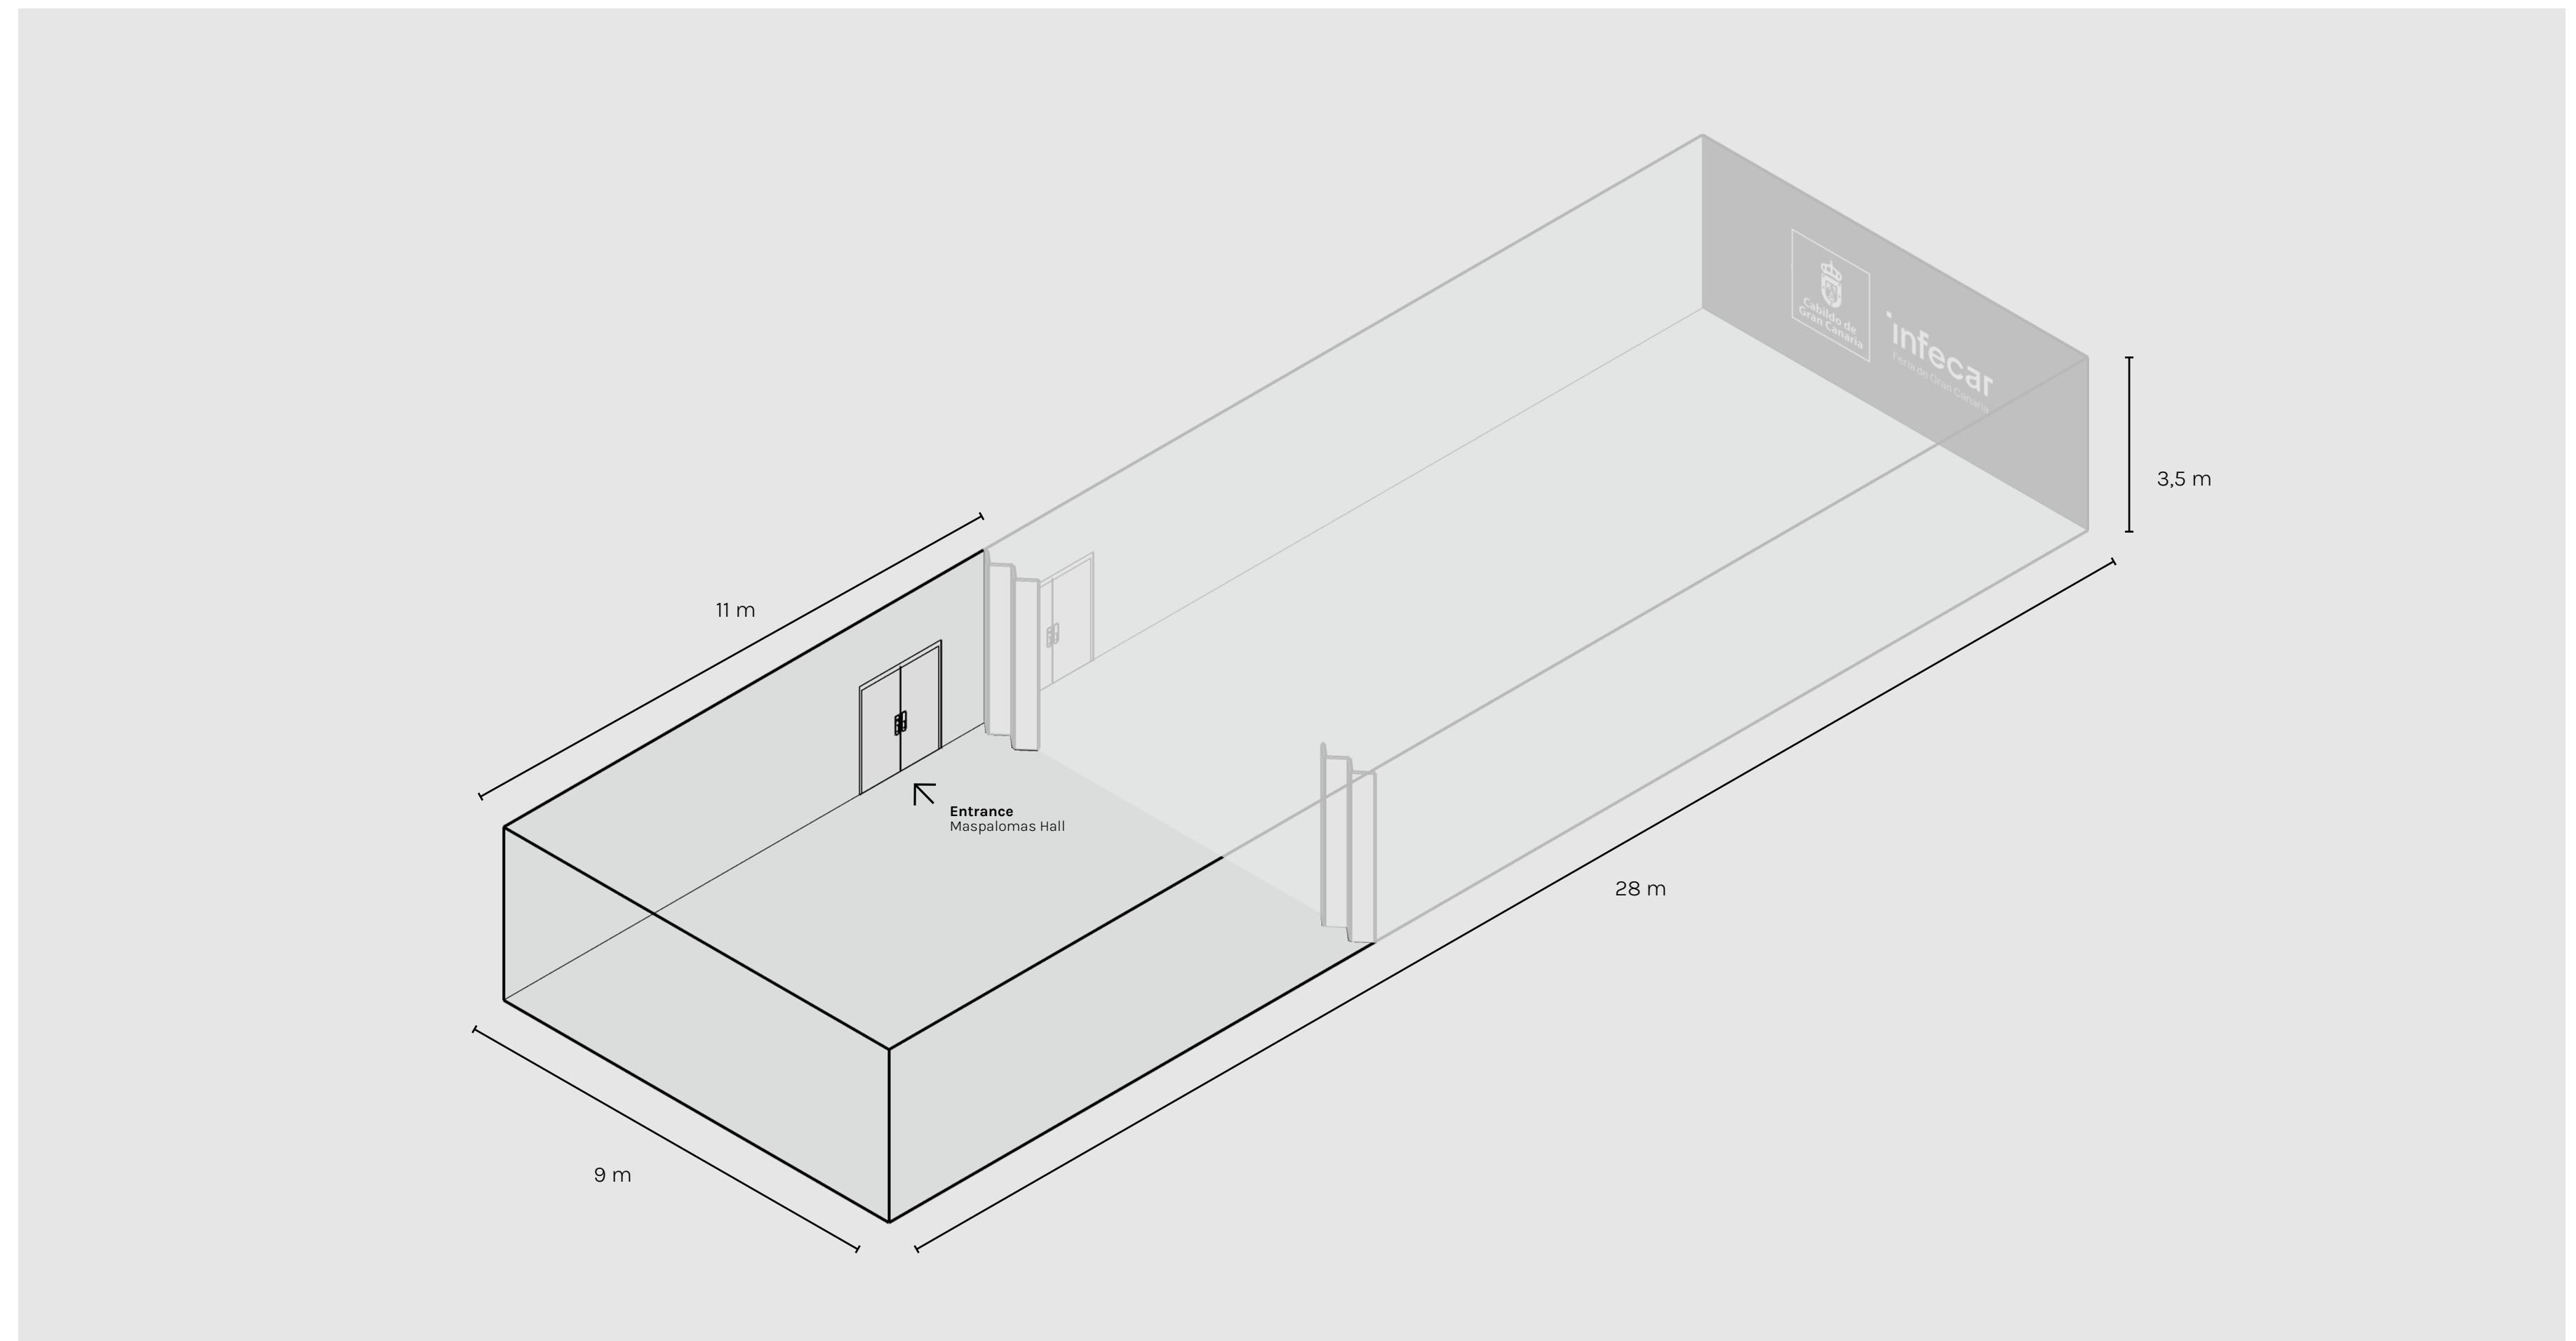

Rooms

Bandama Room

Bandama Room 2:
Capacity **108 people**

Size **105,75 m²**

Equipment

Allen Heat SQ5 Digital Mixer

2 lavalier or headset mics

4 table/lectern mics

2 handheld mics

4 LED fresnels

Room 2: 5x3 m LED screen