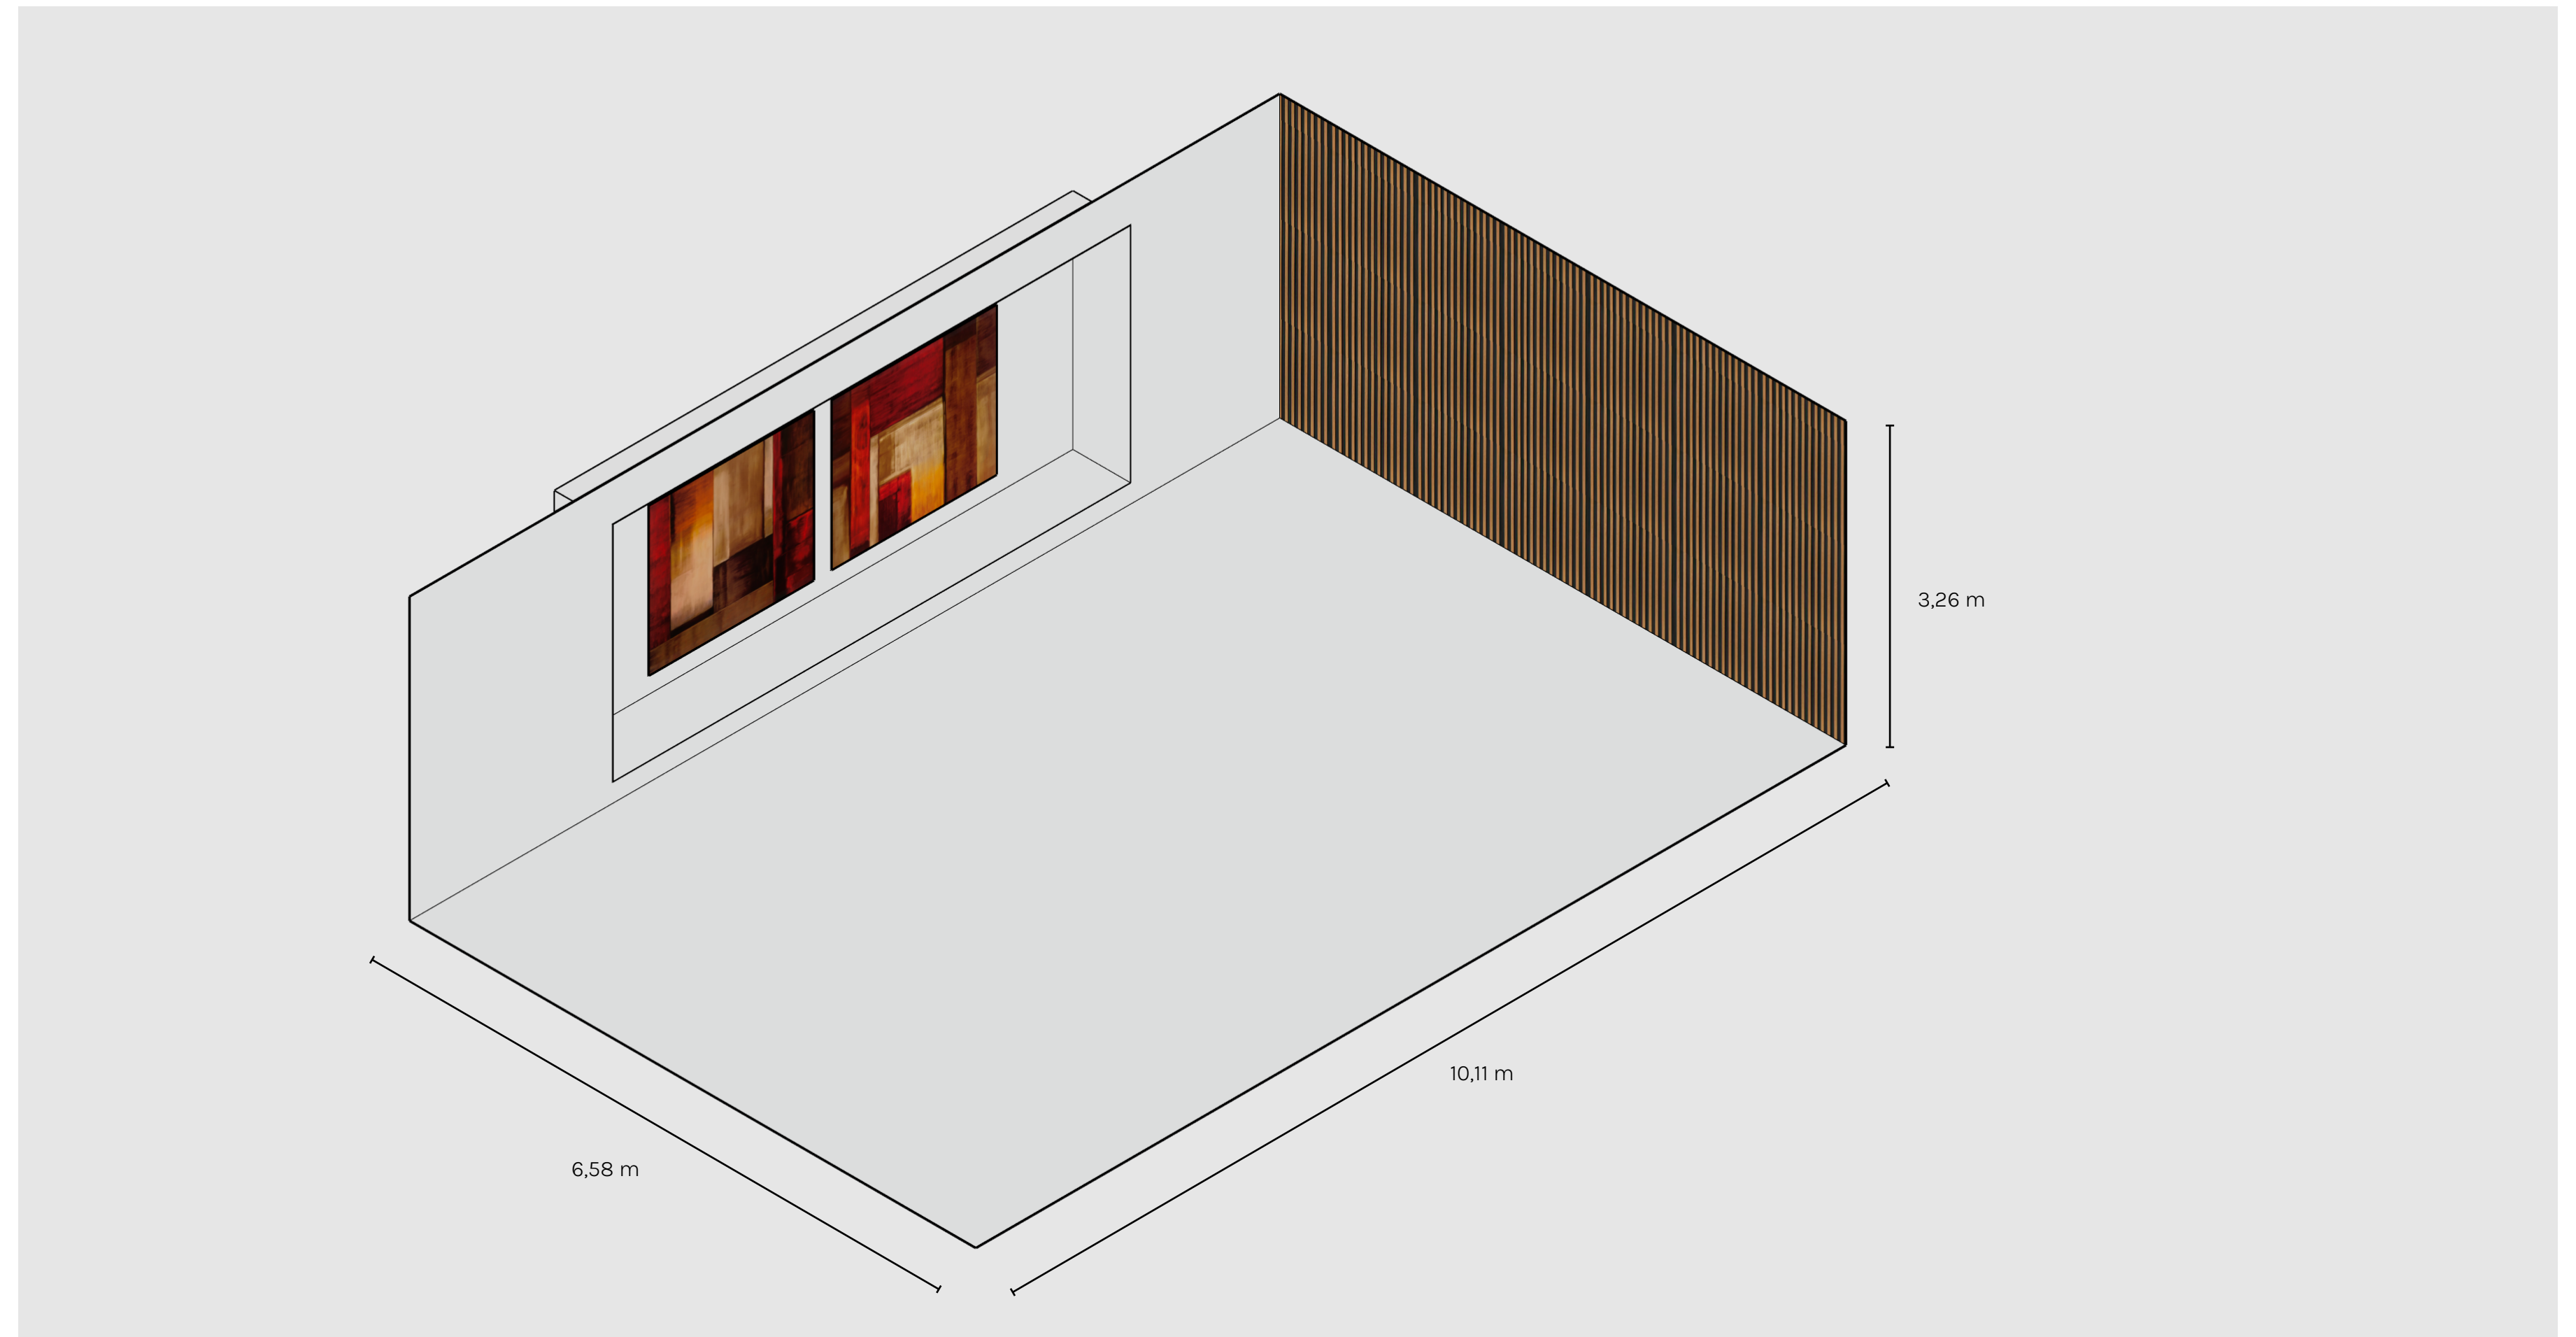

Lola Massieu Room

Capacity **26 people**

Size **84 m²**

Equipment

98" LED monitor

Laptop

Camera and speakers for video conferencing

Hall