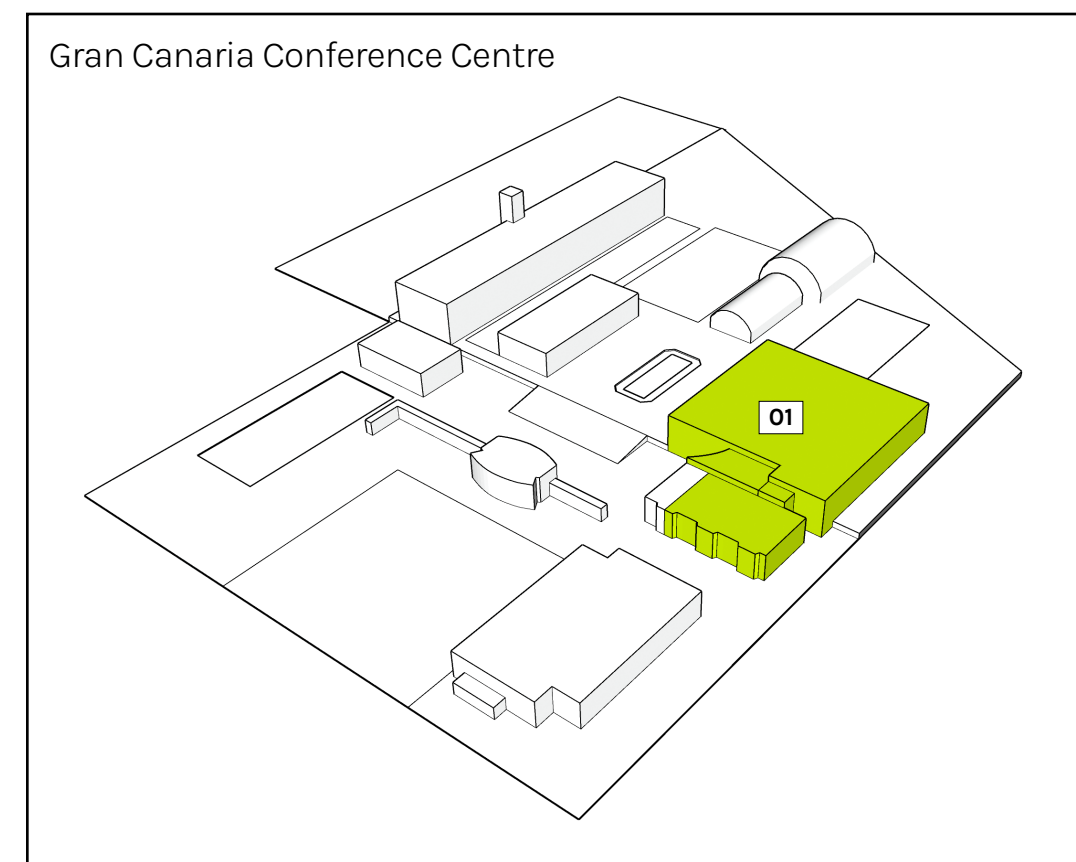

4 LED fresnels

Room 1: 8x3 m LED screen

Gran Canaria Conference Centre

Rooms

Bandama Room

Bandama Room 2:
Capacity **108 people**

Size **105,75 m²**

Equipment

Allen Heat SQ5 Digital Mixer

2 lavalier or headset mics

4 table/lectern mics

2 handheld mics

4 LED fresnels

Room 2: 5x3 m LED screen

Rooms

Tamadaba Room

Capacity **120 people**

Size **157 m²**

Rooms

Tamadaba Room

Capacity **120 people**Size **157 m²**

Equipment

6.4 x 1.92 m LED screen

Allen Heat SQ5 Digital Mixer