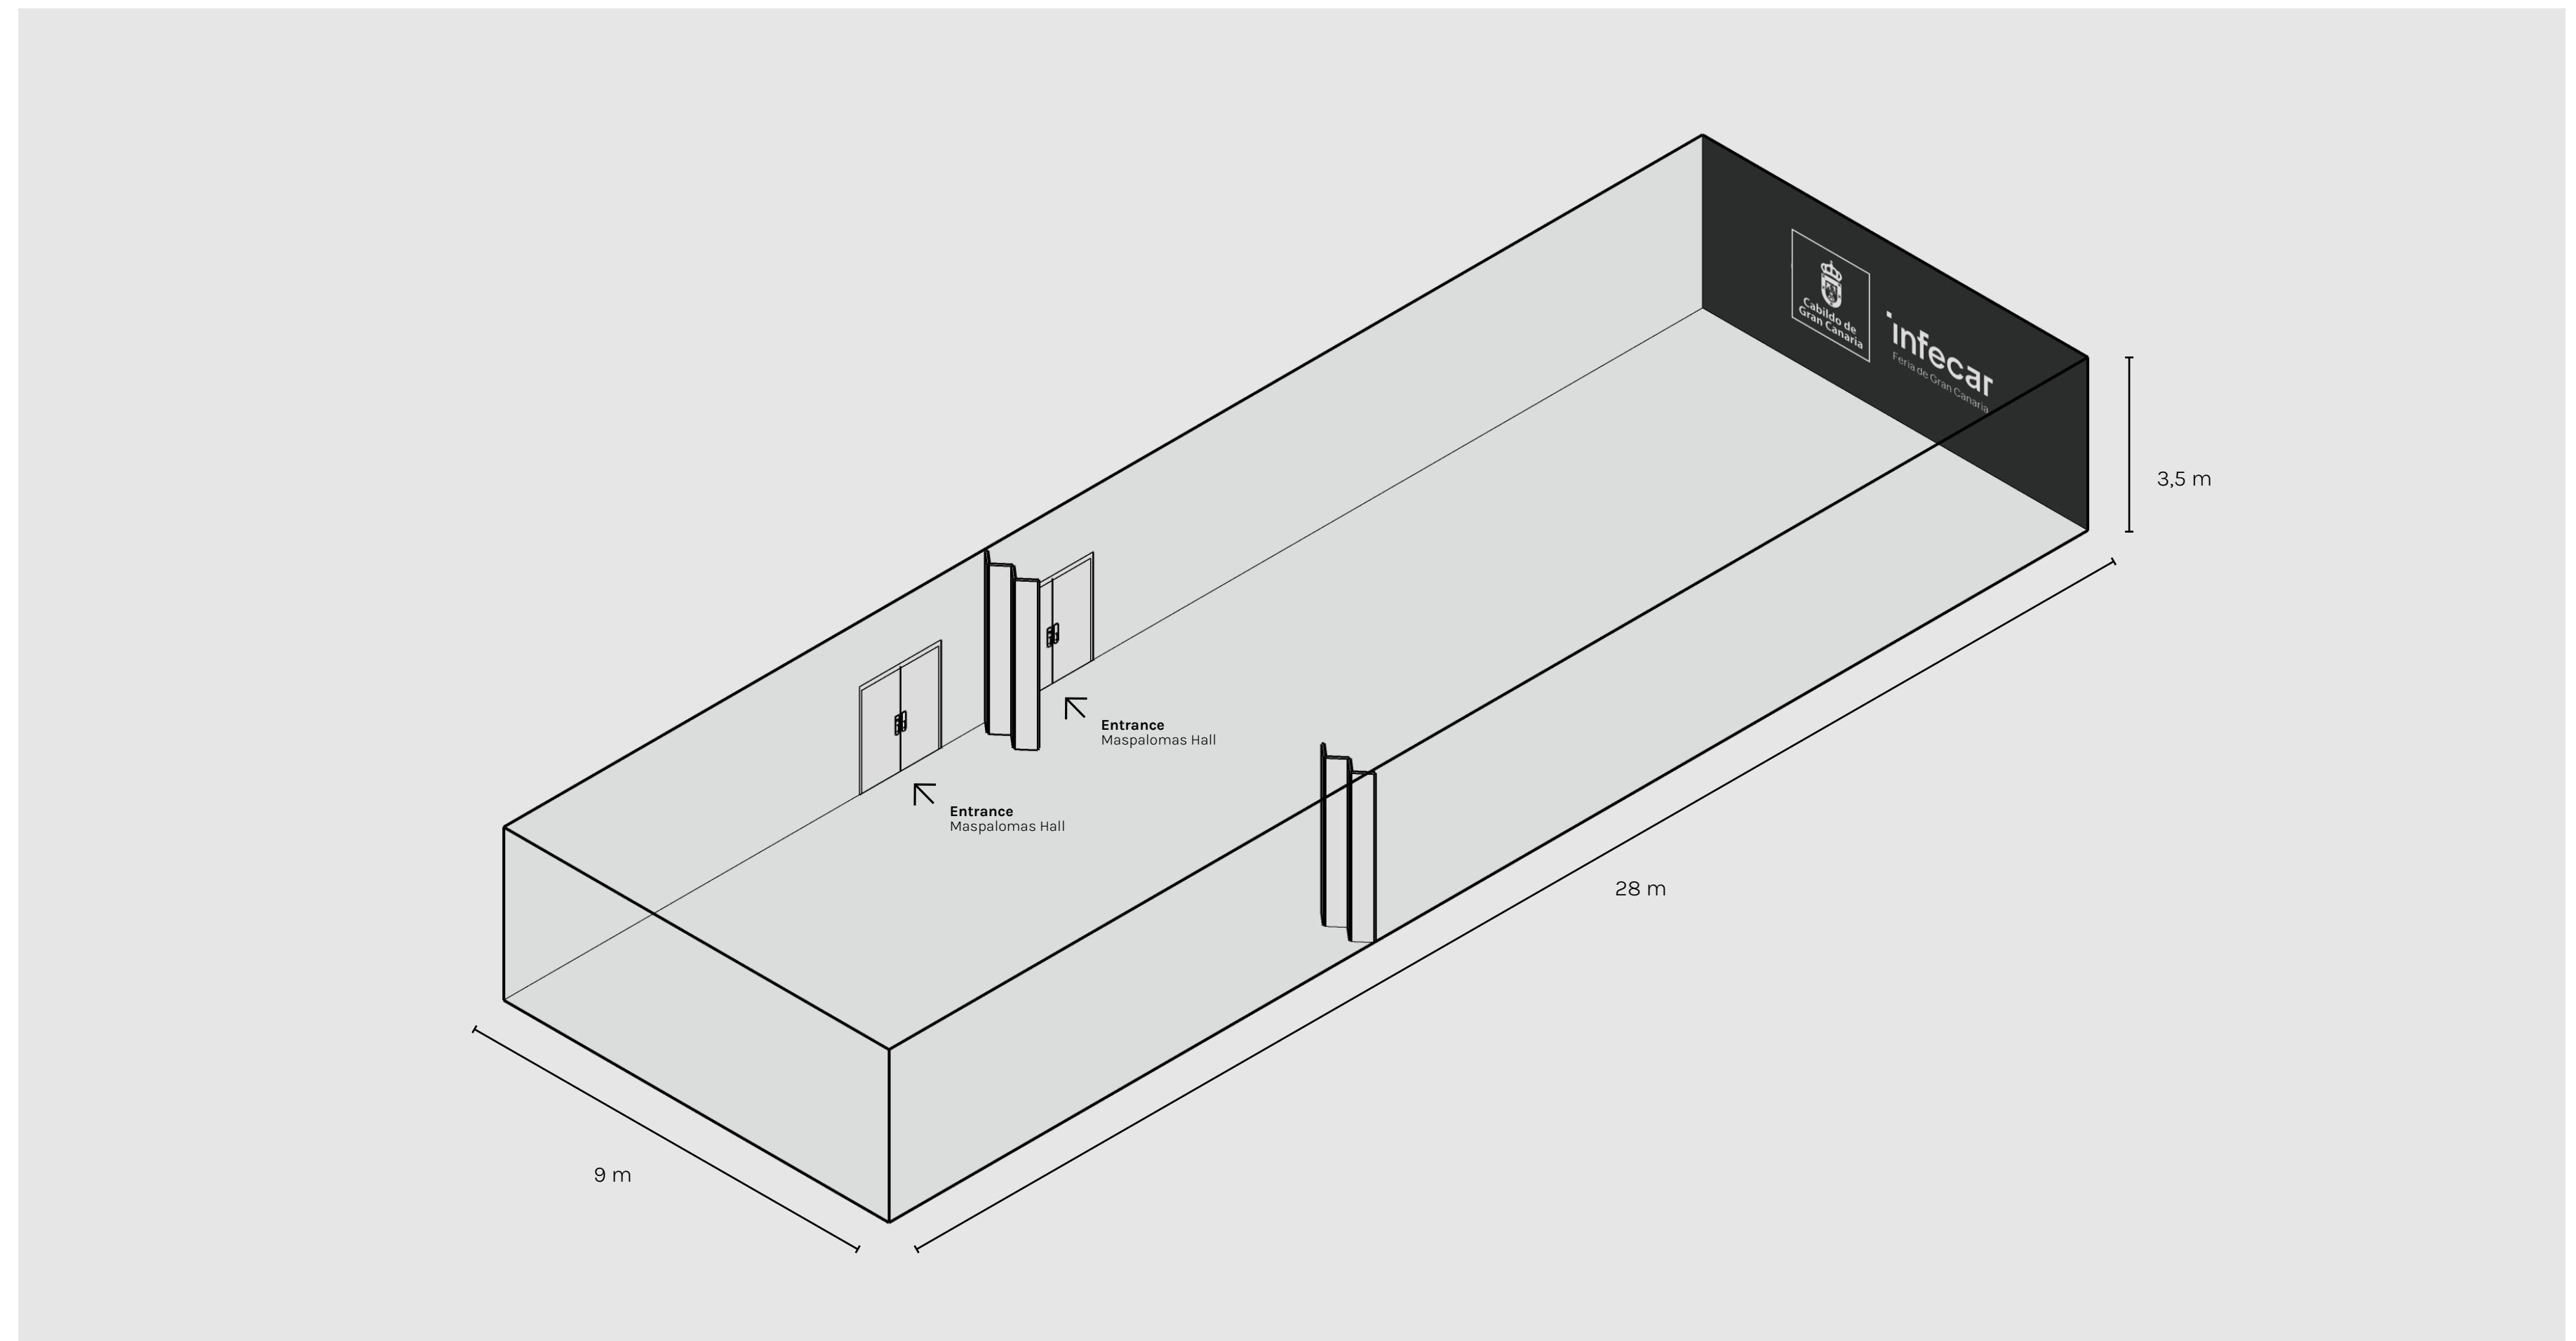

Capacity **295 people**Size **265 m²**

Equipment

Allen Heat SQ5 Digital Mixer

2 lavalier or headset mics

4 table/lectern mics

2 handheld mics

4 LED fresnels

Rooms