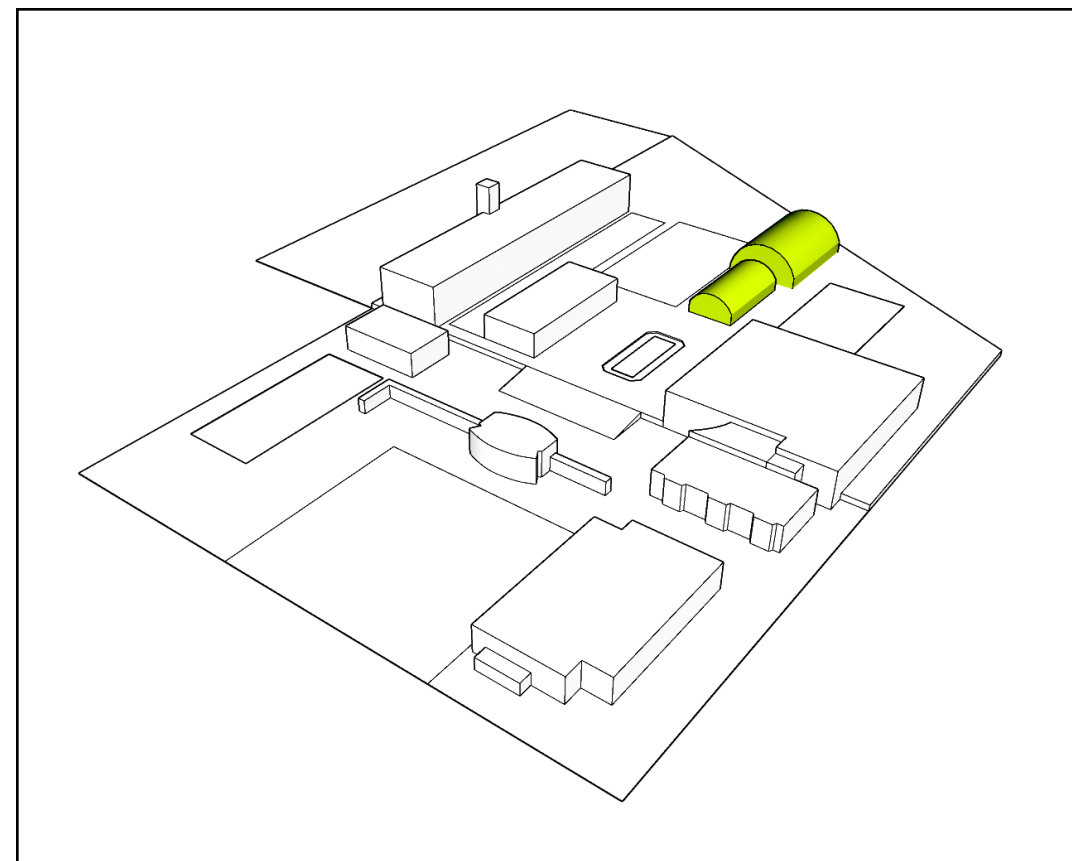

Halls

Hall 5

Capacity **1.609 people**

Size **1.542 m²**

L Tent

Surface area	875 m²
Maximum height	11,88 m

S Tent

Surface area	600 m²
Maximum height	10,07 m