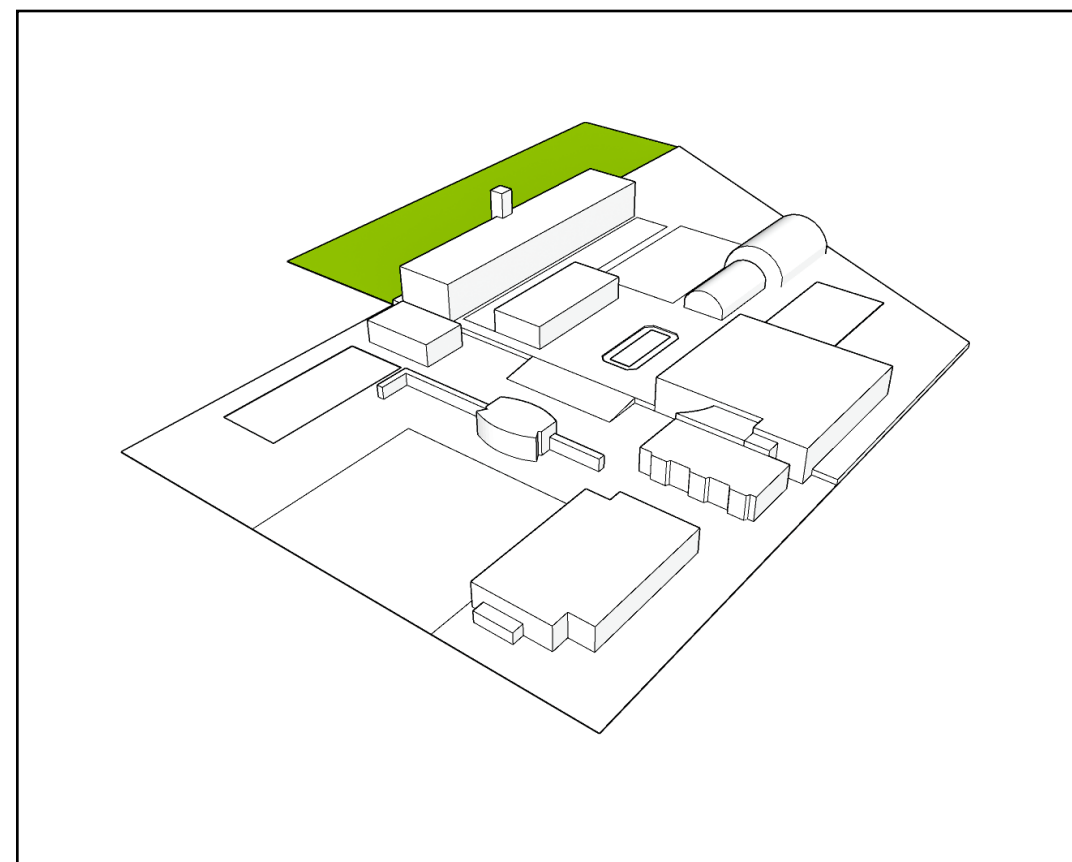

Outdoor gathering area - Hall 5

Size 1.754 m²

Outdoor Areas

Car Park

Size 11.108 m2

Outdoor Areas

Car Park

Size **11.108 m²**