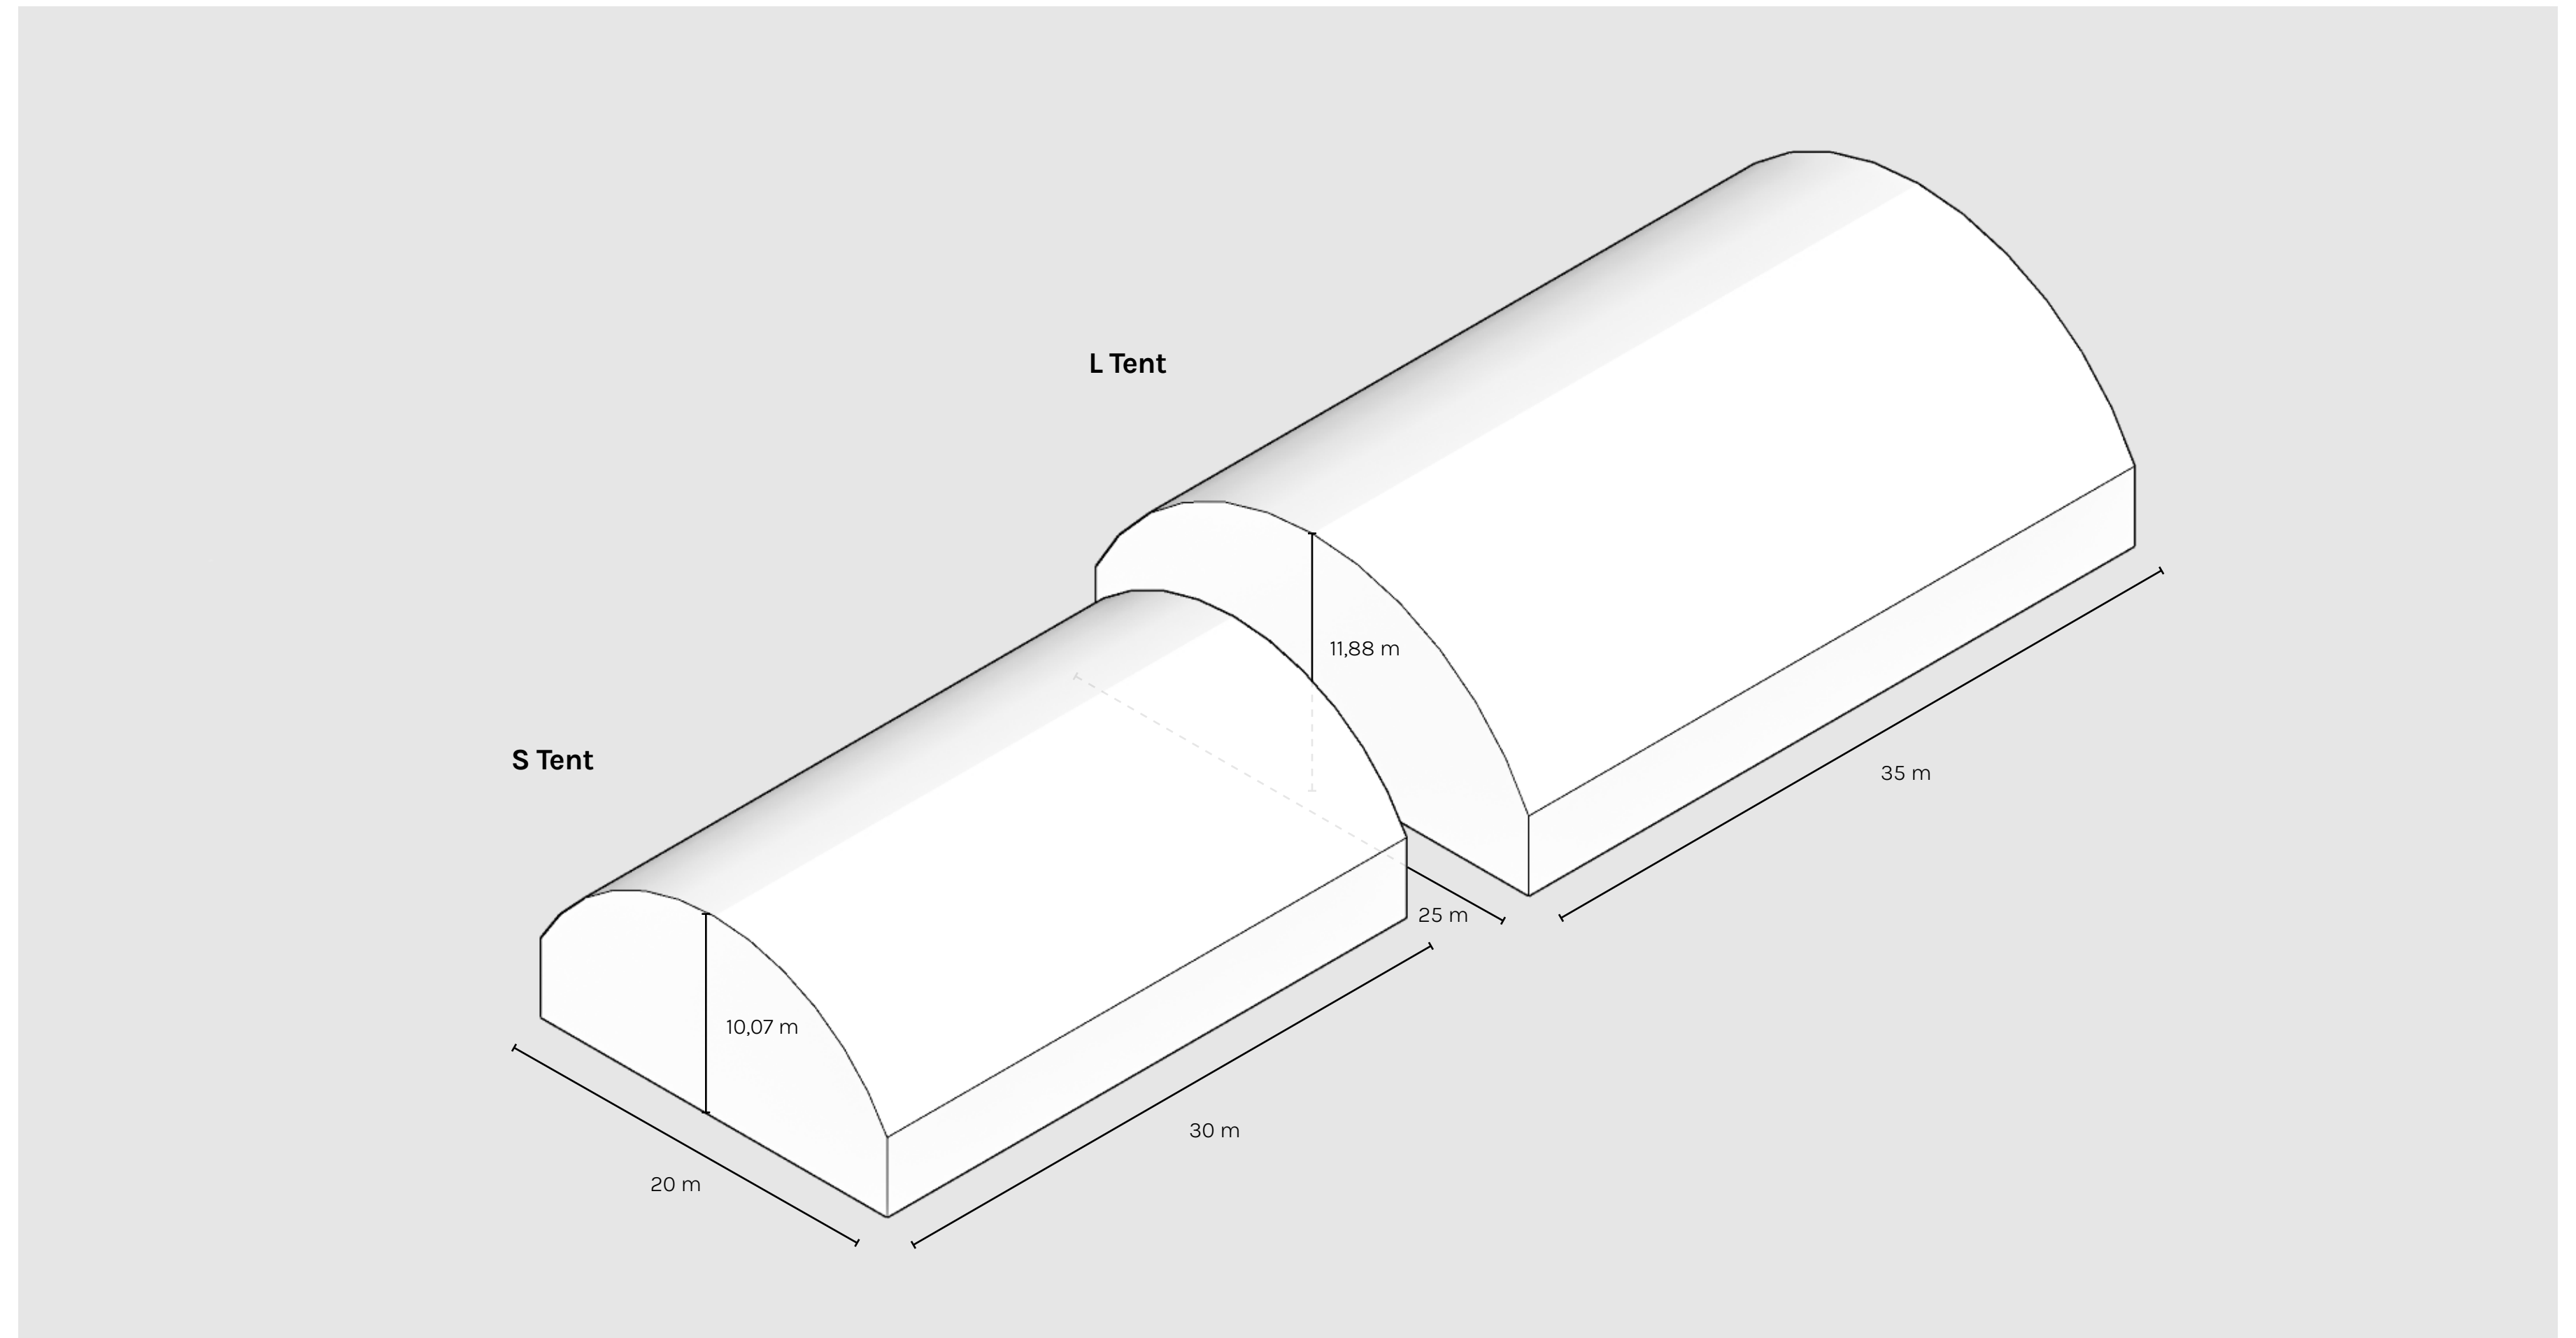

Halls

Hall 5

Capacity **1.609 people**

Size **1.542 m²**

L Tent

Surface area	875 m²
Maximum height	11,88 m

S Tent

Surface area	600 m²
Maximum height	10,07 m