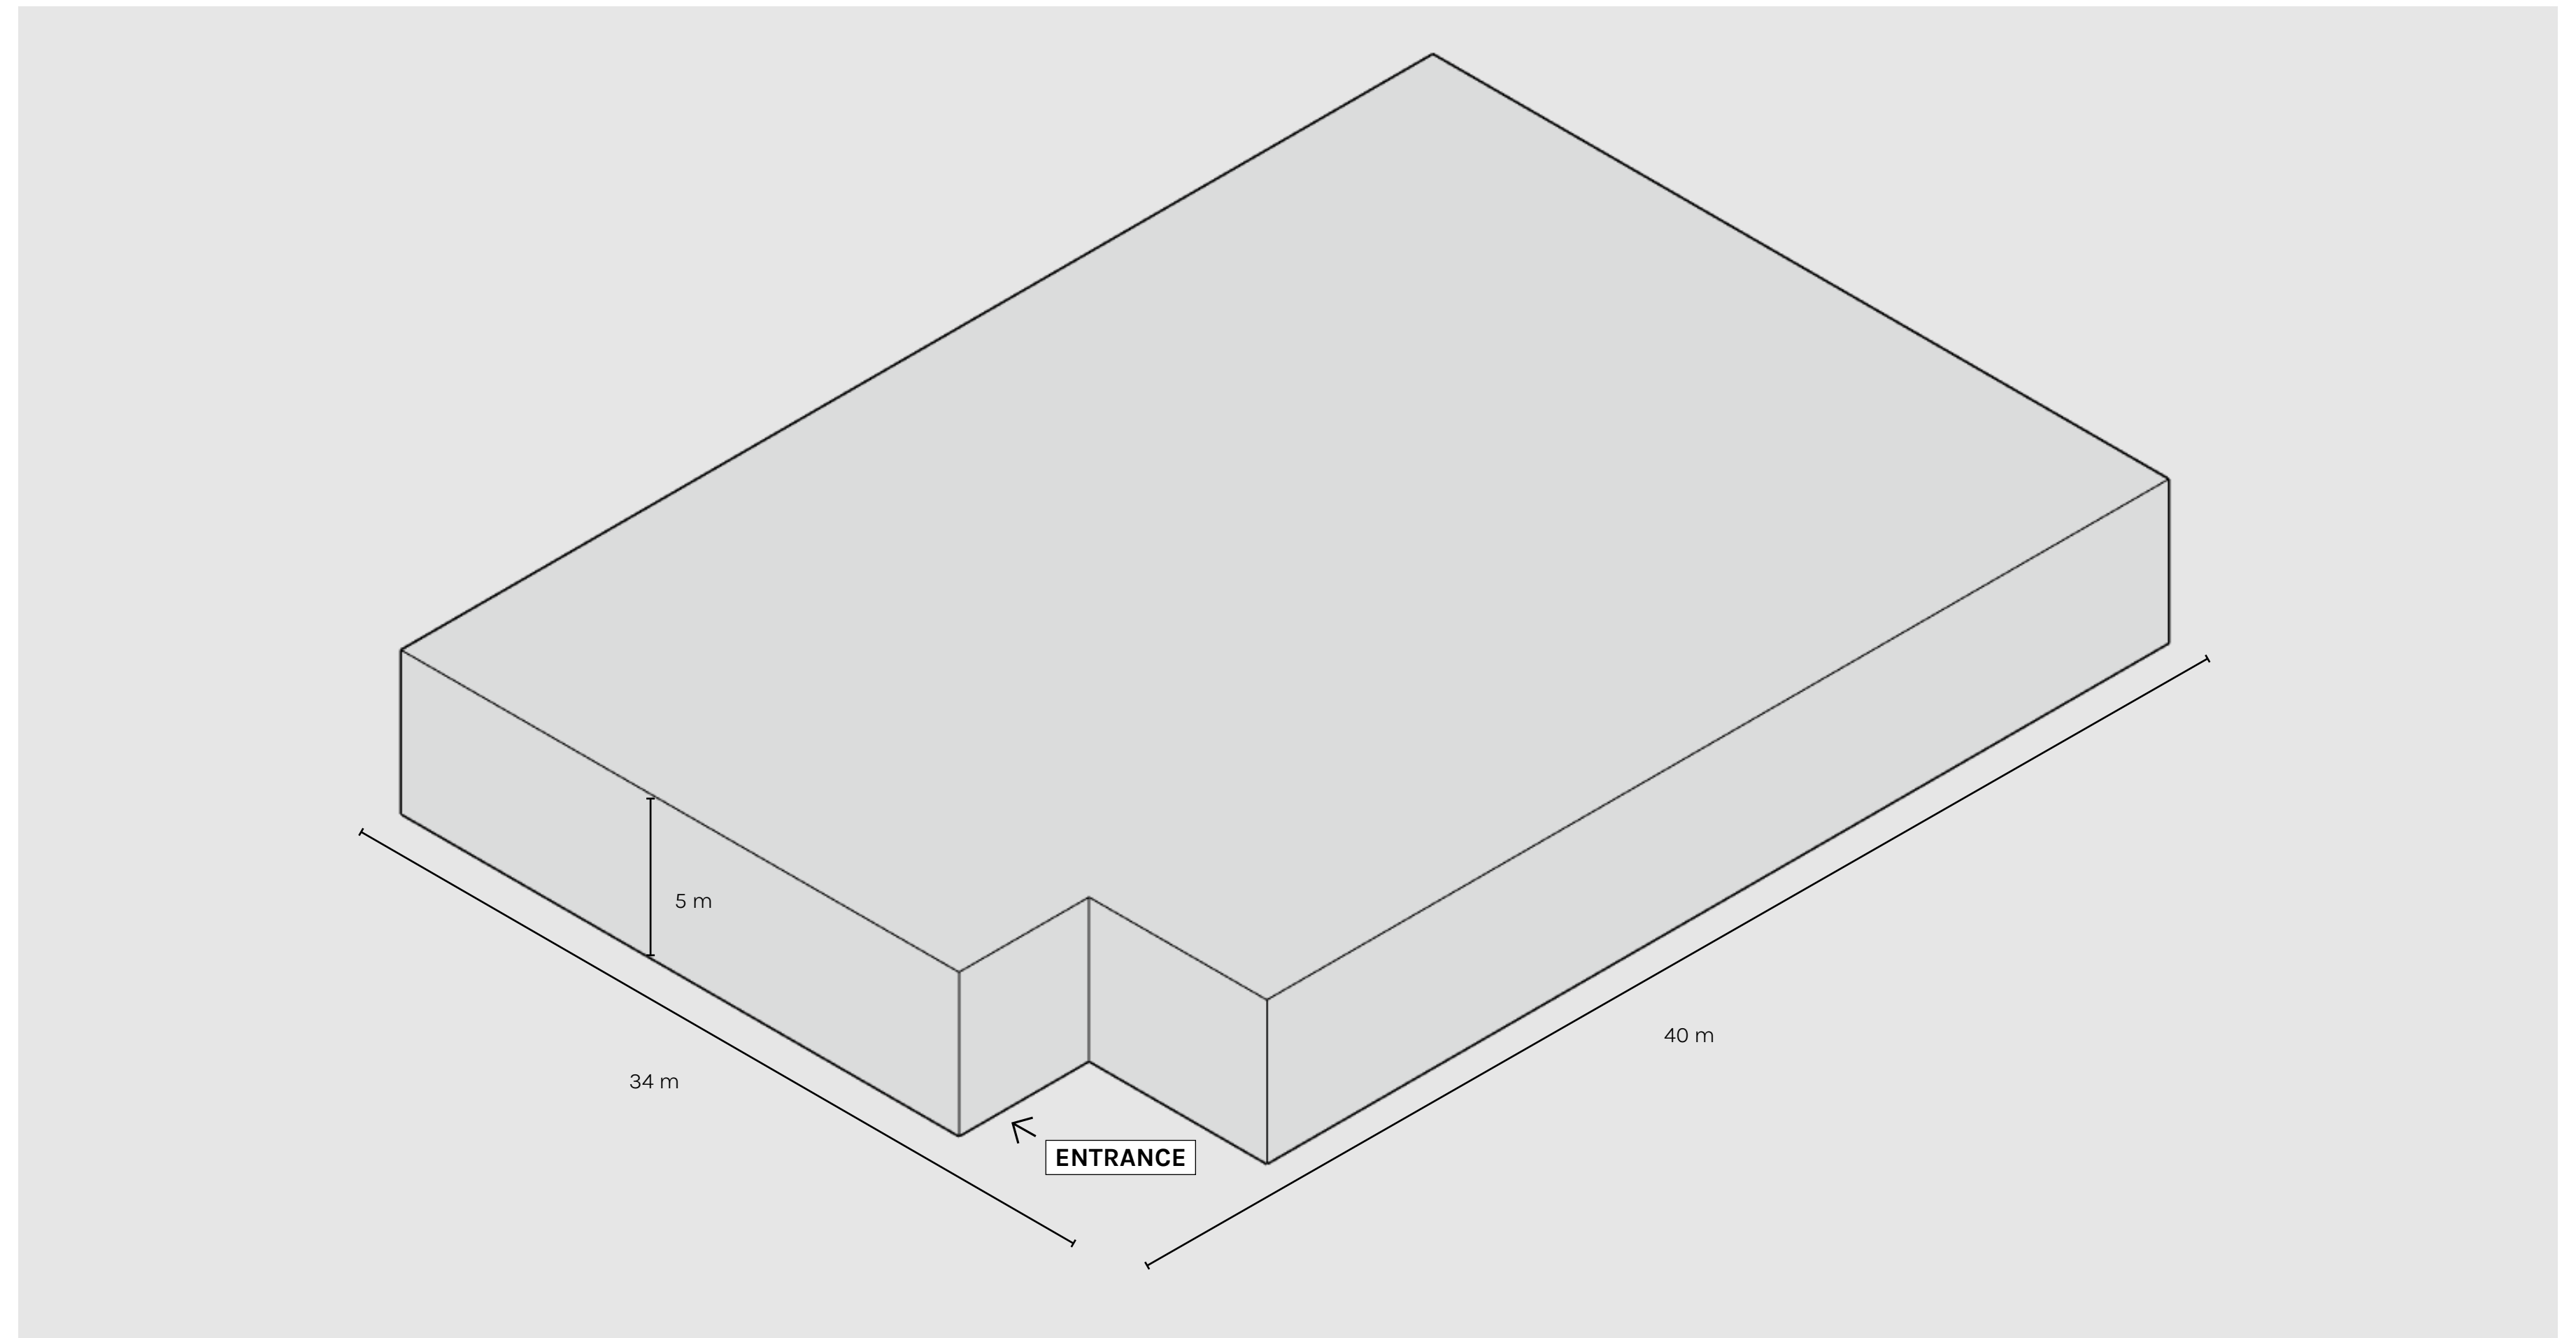

Halls

Hall 6

Capacity **1.467 people**

Size **1.383 m²**