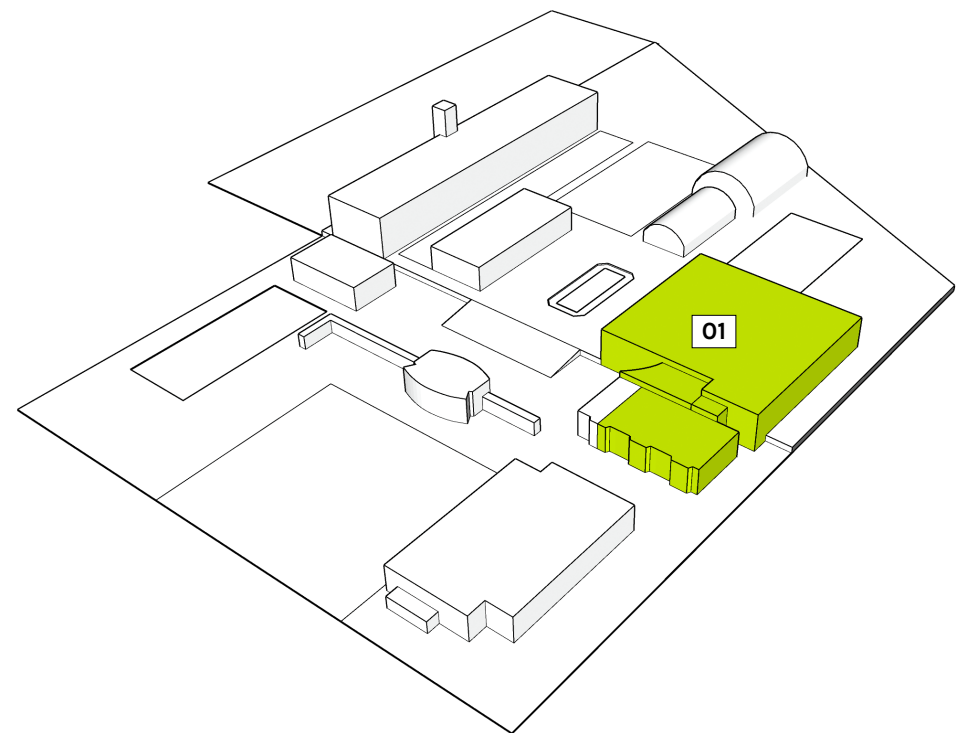

Gran Canaria Conference Centre