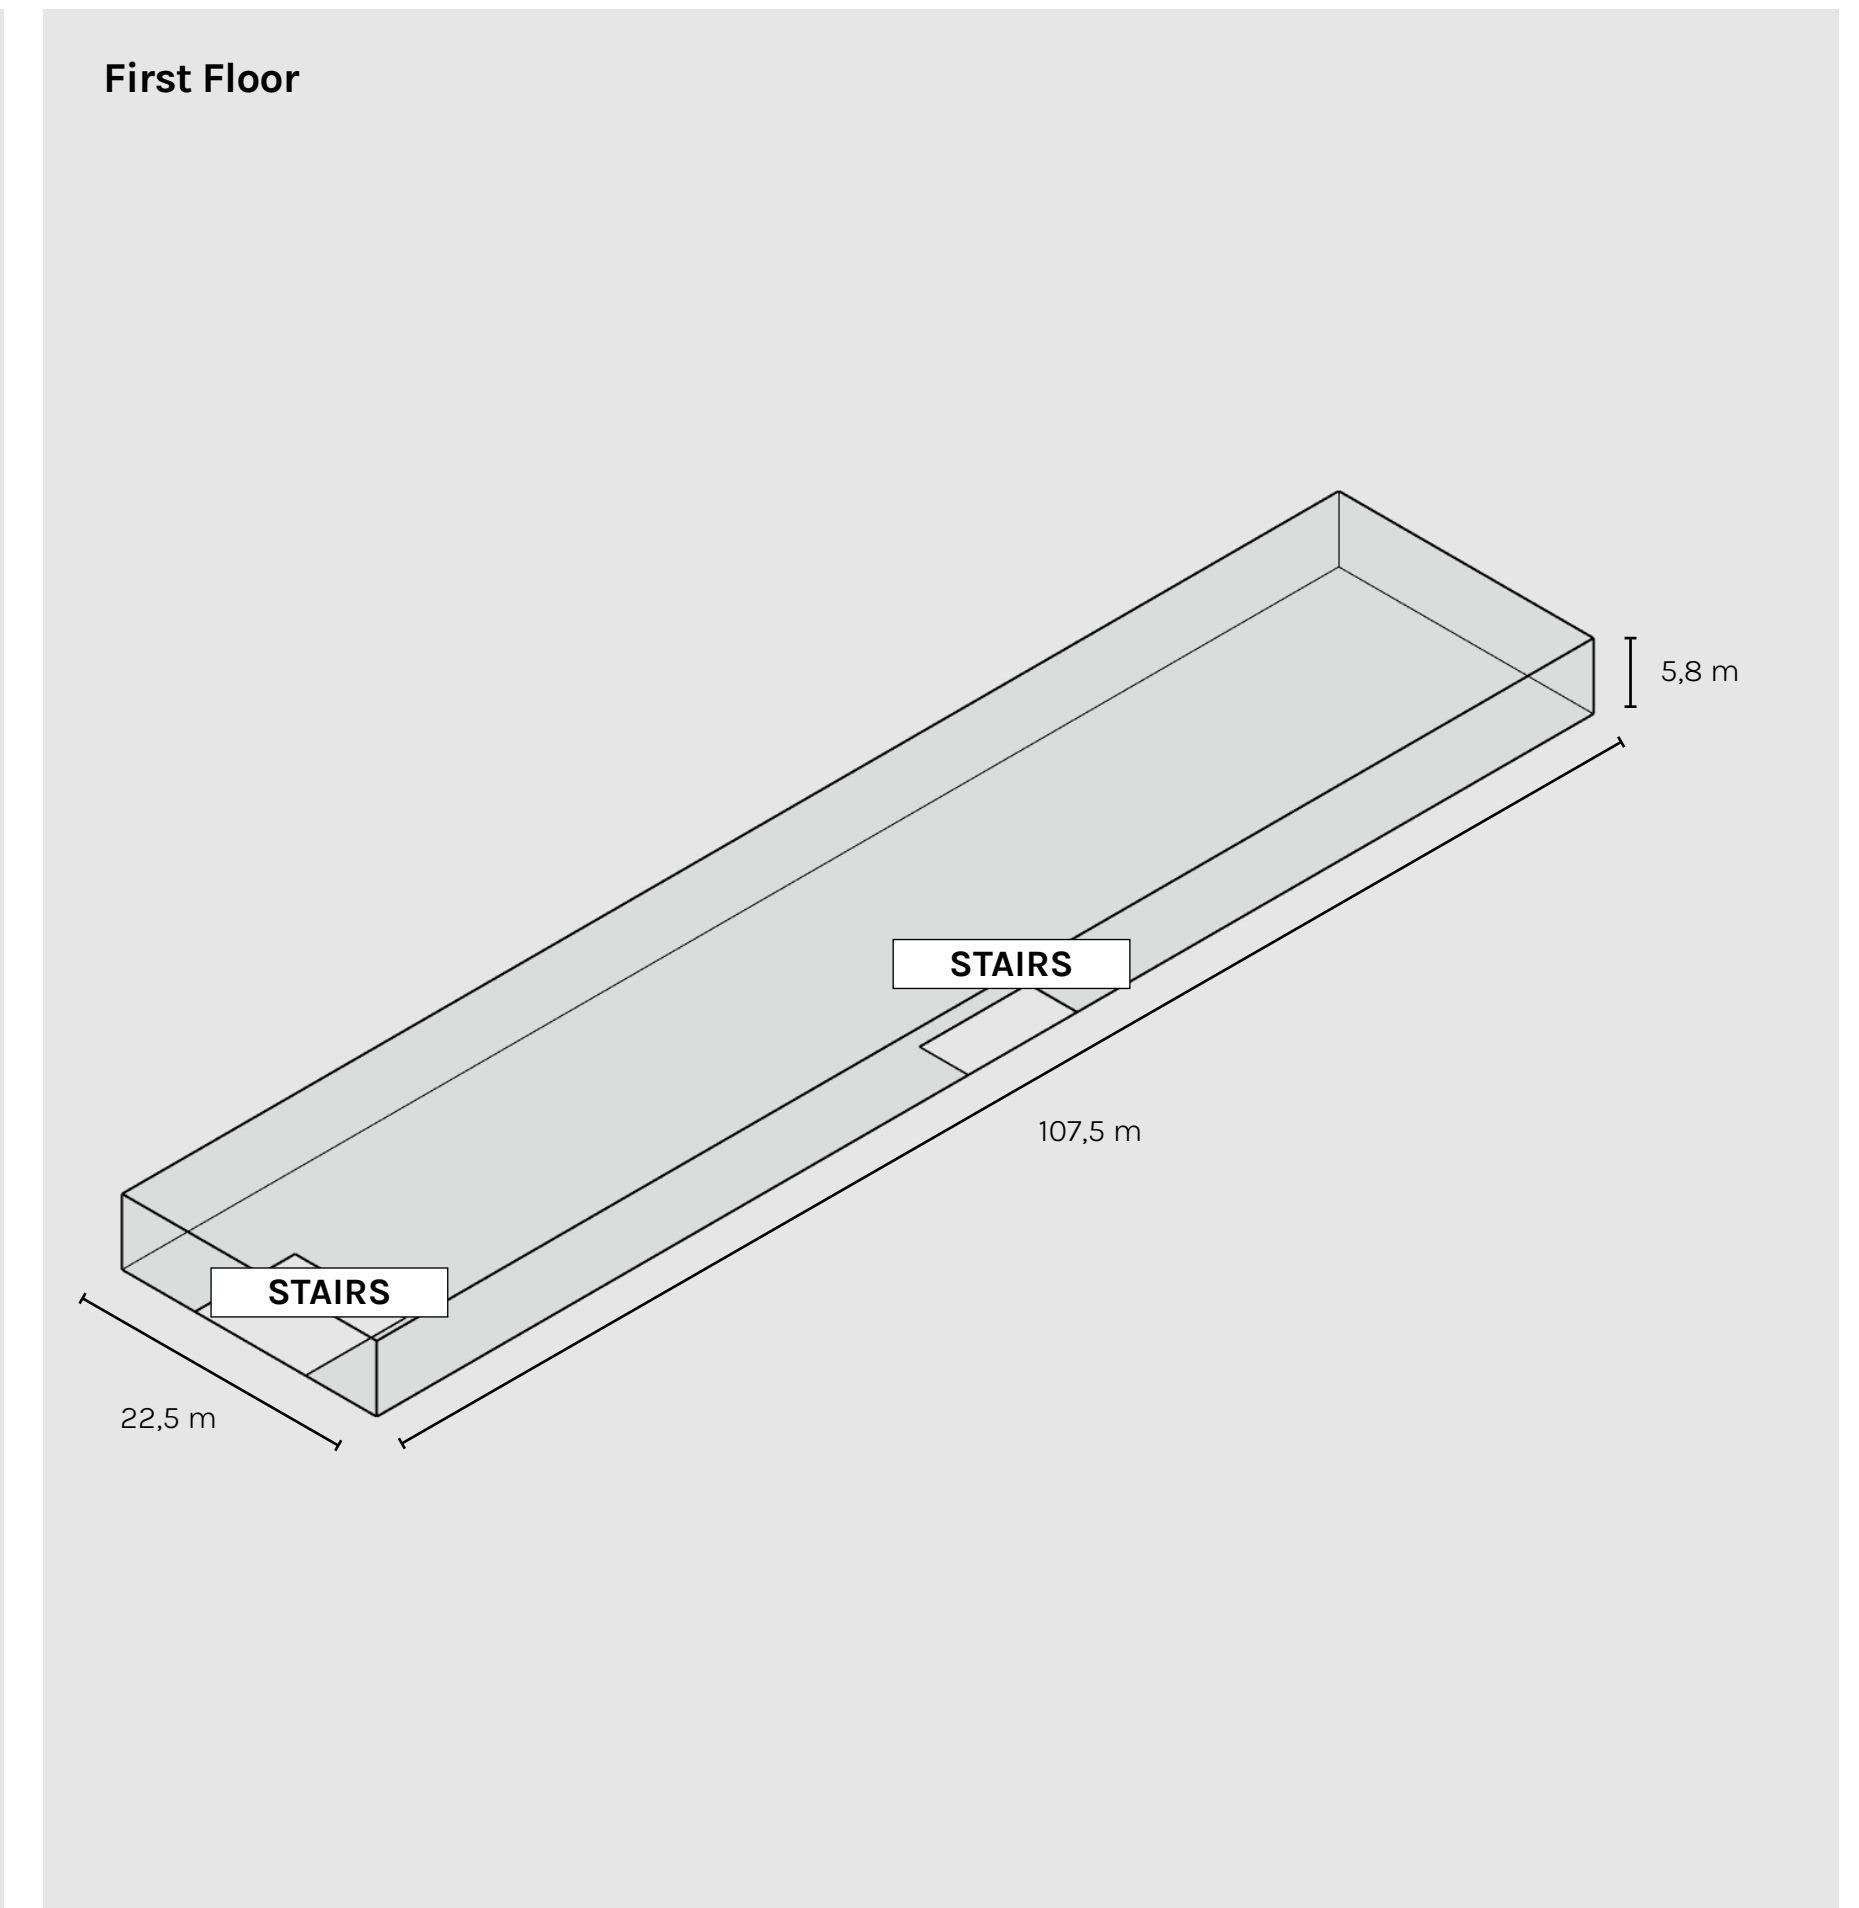

Hall 7

Size **4.271 m²**

Ground Floor

Surface area	2.135 m ²
Maximum height	3,50 m

First Floor

Surface area	2.135 m ²
Maximum height	5,80 m

03. Outdoor Areas

Our Spaces