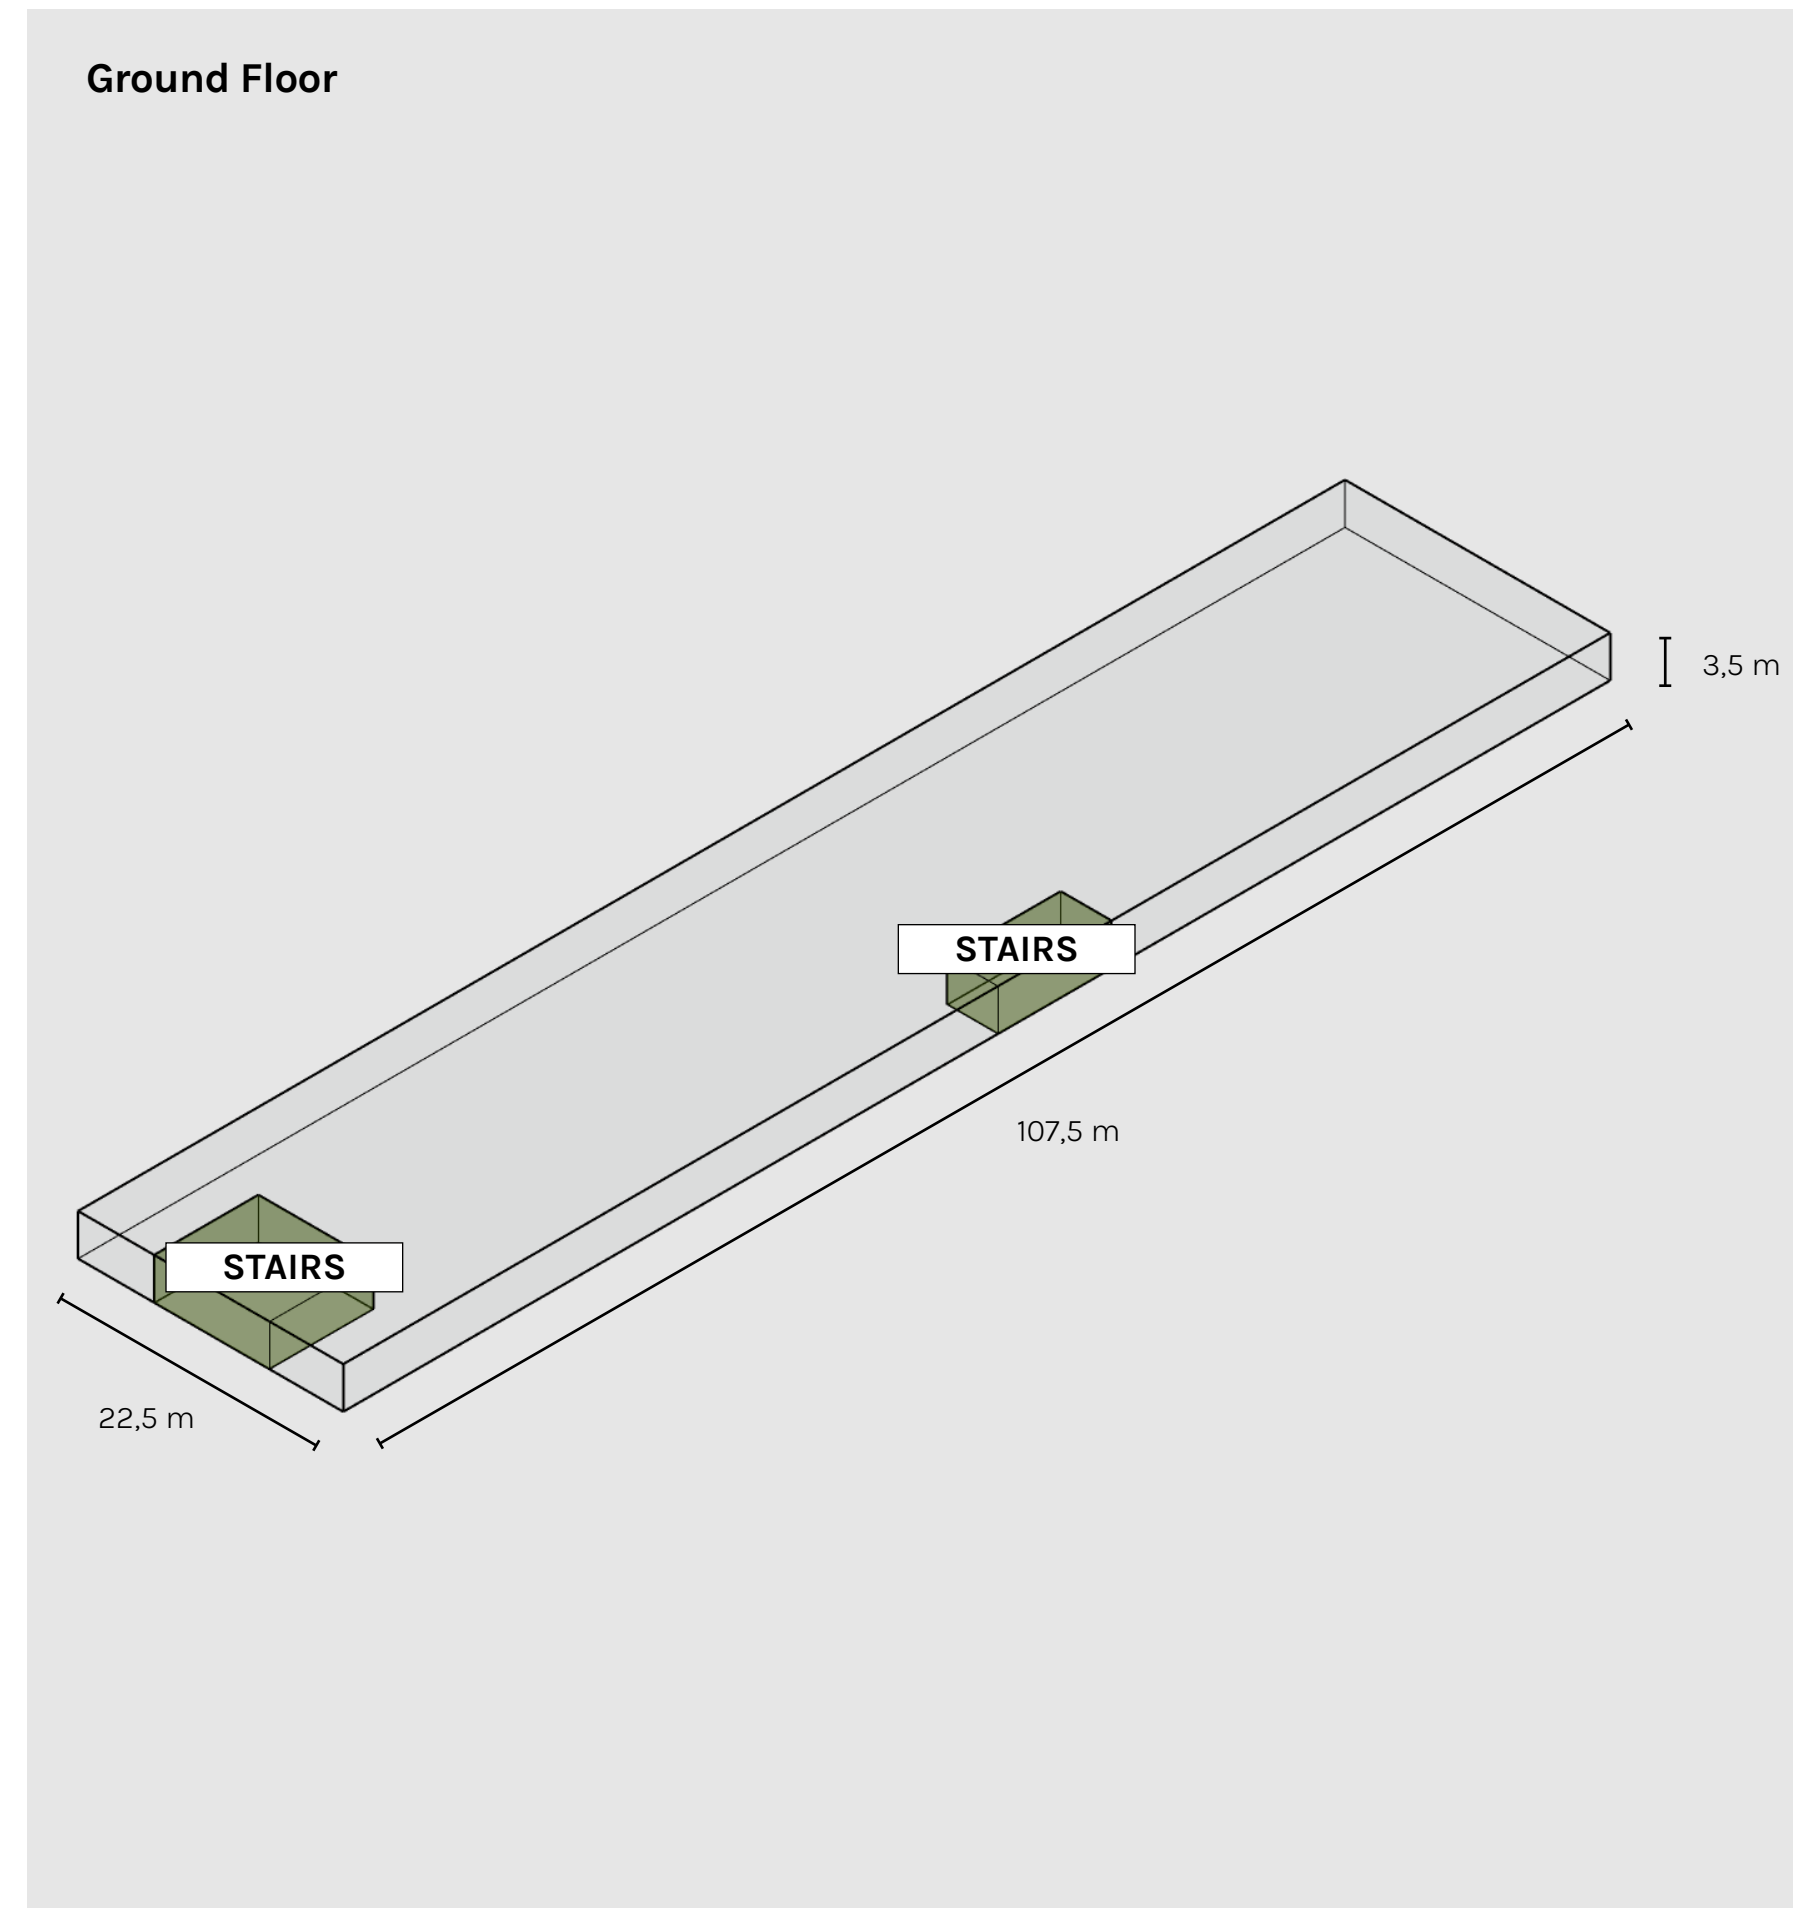

Hall 7

Size **4.271 m²**

Ground Floor

Surface area	2.135 m ²
Maximum height	3,50 m

First Floor

Surface area	2.135 m ²
Maximum height	5,80 m

03. Outdoor Areas

Our Spaces