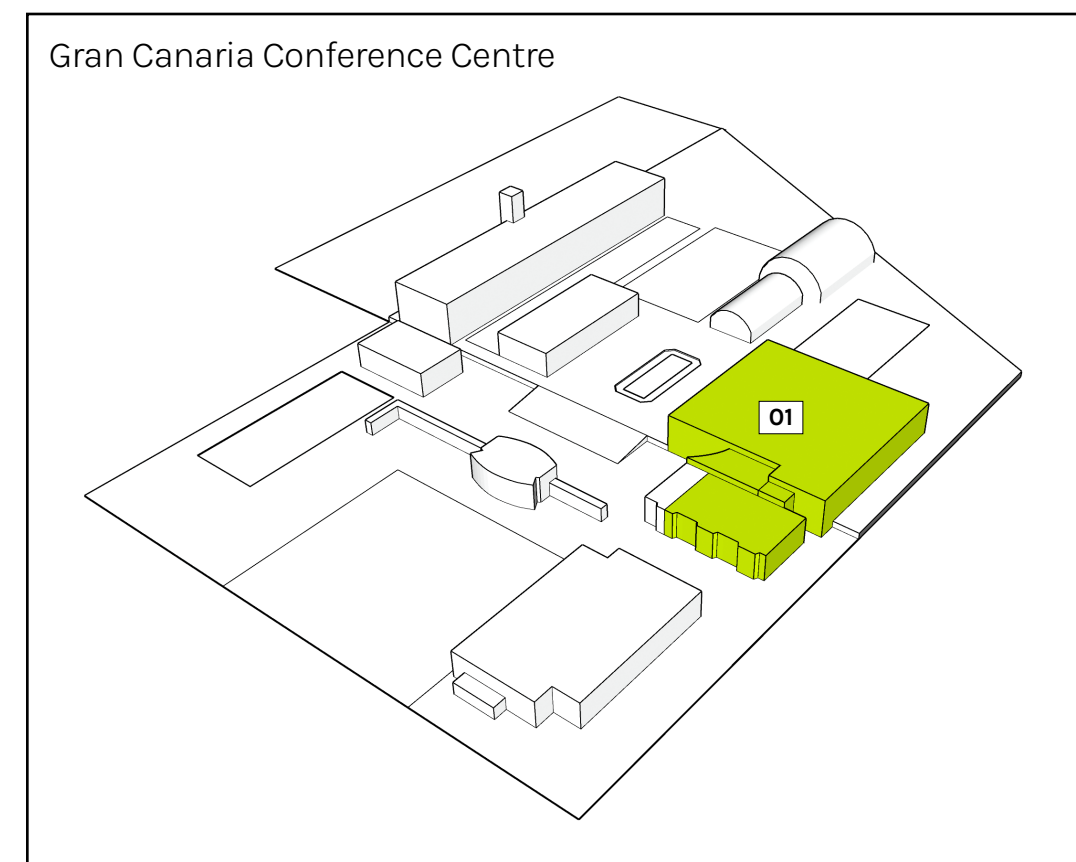

Rooms

Tamadaba Room

Capacity **120 people**

Size **157 m²**

Equipment

6.4 x 1.92 m LED screen

Allen Heat SQ5 Digital Mixer

4 table/lectern mics

1 laptop computer

2 lapel mics

2 handheld mics

4 LED fresnels