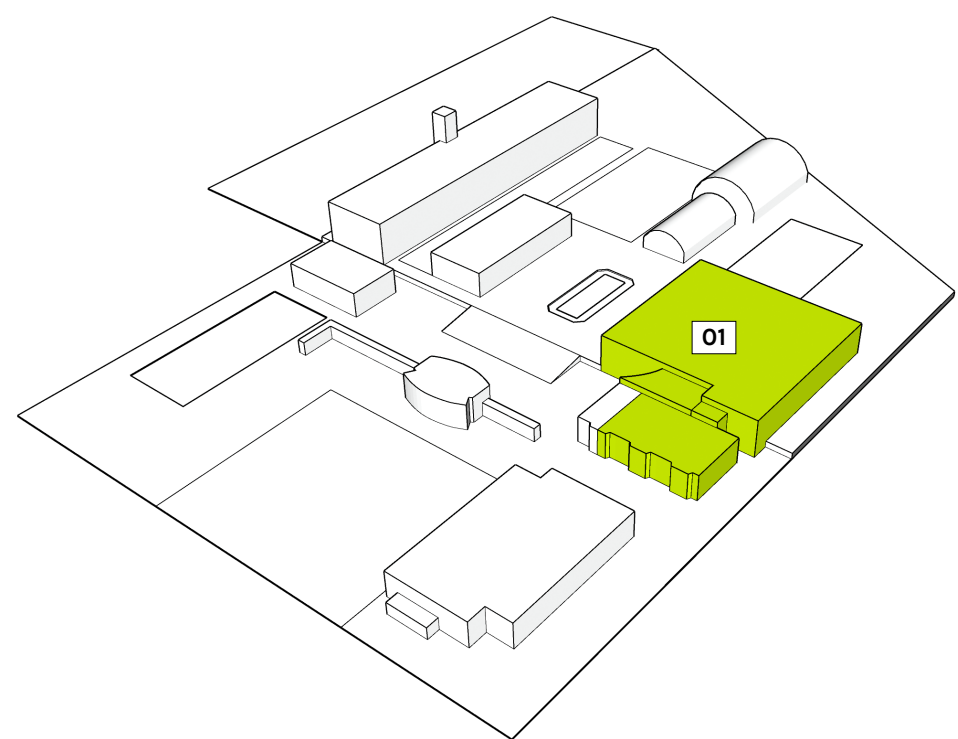

Rooms

Canarias Rooms

Capacity **730 people**

Size **625 m²**

Equipment

- Panasonic Laser HD Projector 10000 lumens
- FBT PA Speakers (two speakers and two subwoofers)
- M.A. grandMA3 onPC command wing
- Allen Heat SQ7 Digital Mixer
- 3 Sennheiser 500 handheld wireless system
- 16:9 projector screen
- 6 table/lectern mics
- 1 laptop computer
- 4 RGB LED profile lights
- 6 LED fresnels

Gran Canaria Conference Centre