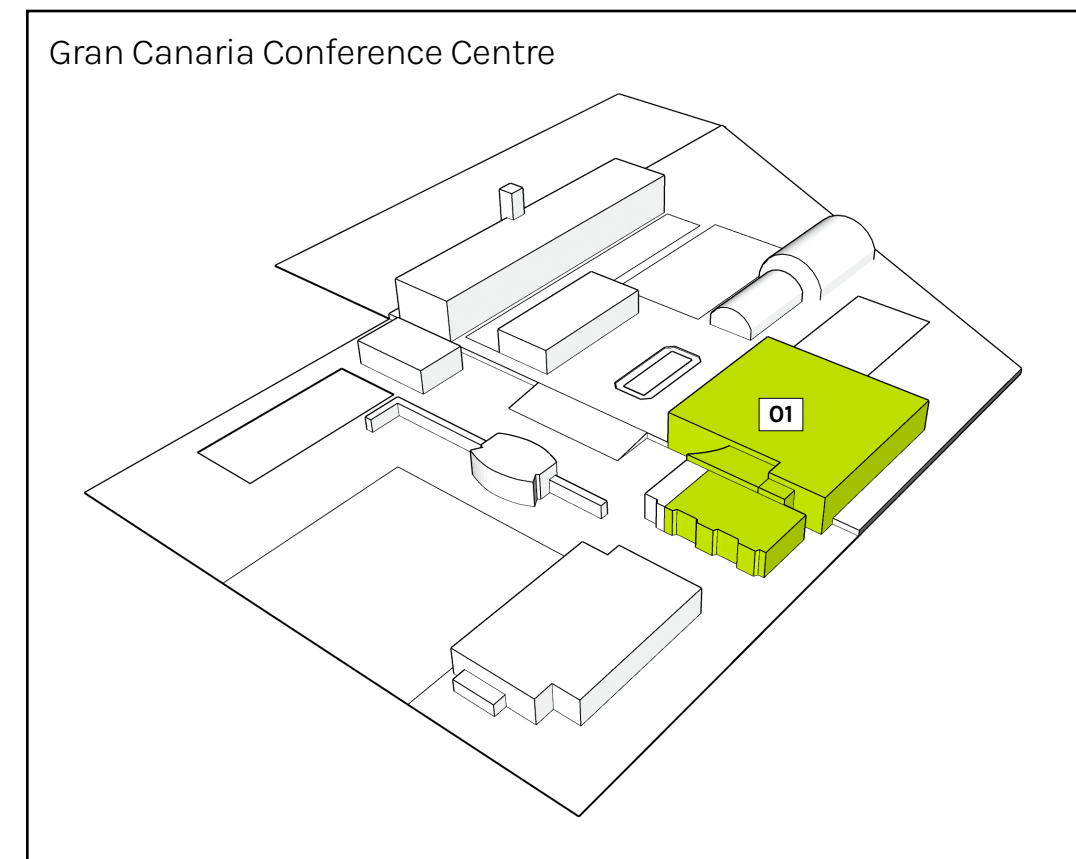

Size **84 m²**

Rooms

Roque Bentayga Room

Capacity **72 people**Size **84 m²**

Equipment

3.2 x 1.92 m LED screen

Allen Heat SQ5 Digital Mixer

4 table/lectern mics

2 lapel mics

2 handheld mics

4 LED fresnels

Rooms

Lola Massieu Room

Capacity **26 people**

Size **84 m²**

Rooms

Lola Massieu Room

Capacity **26 people**

Size **84 m²**

Equipment

98" LED monitor

Laptop

Camera and speakers for video conferencing

Hall