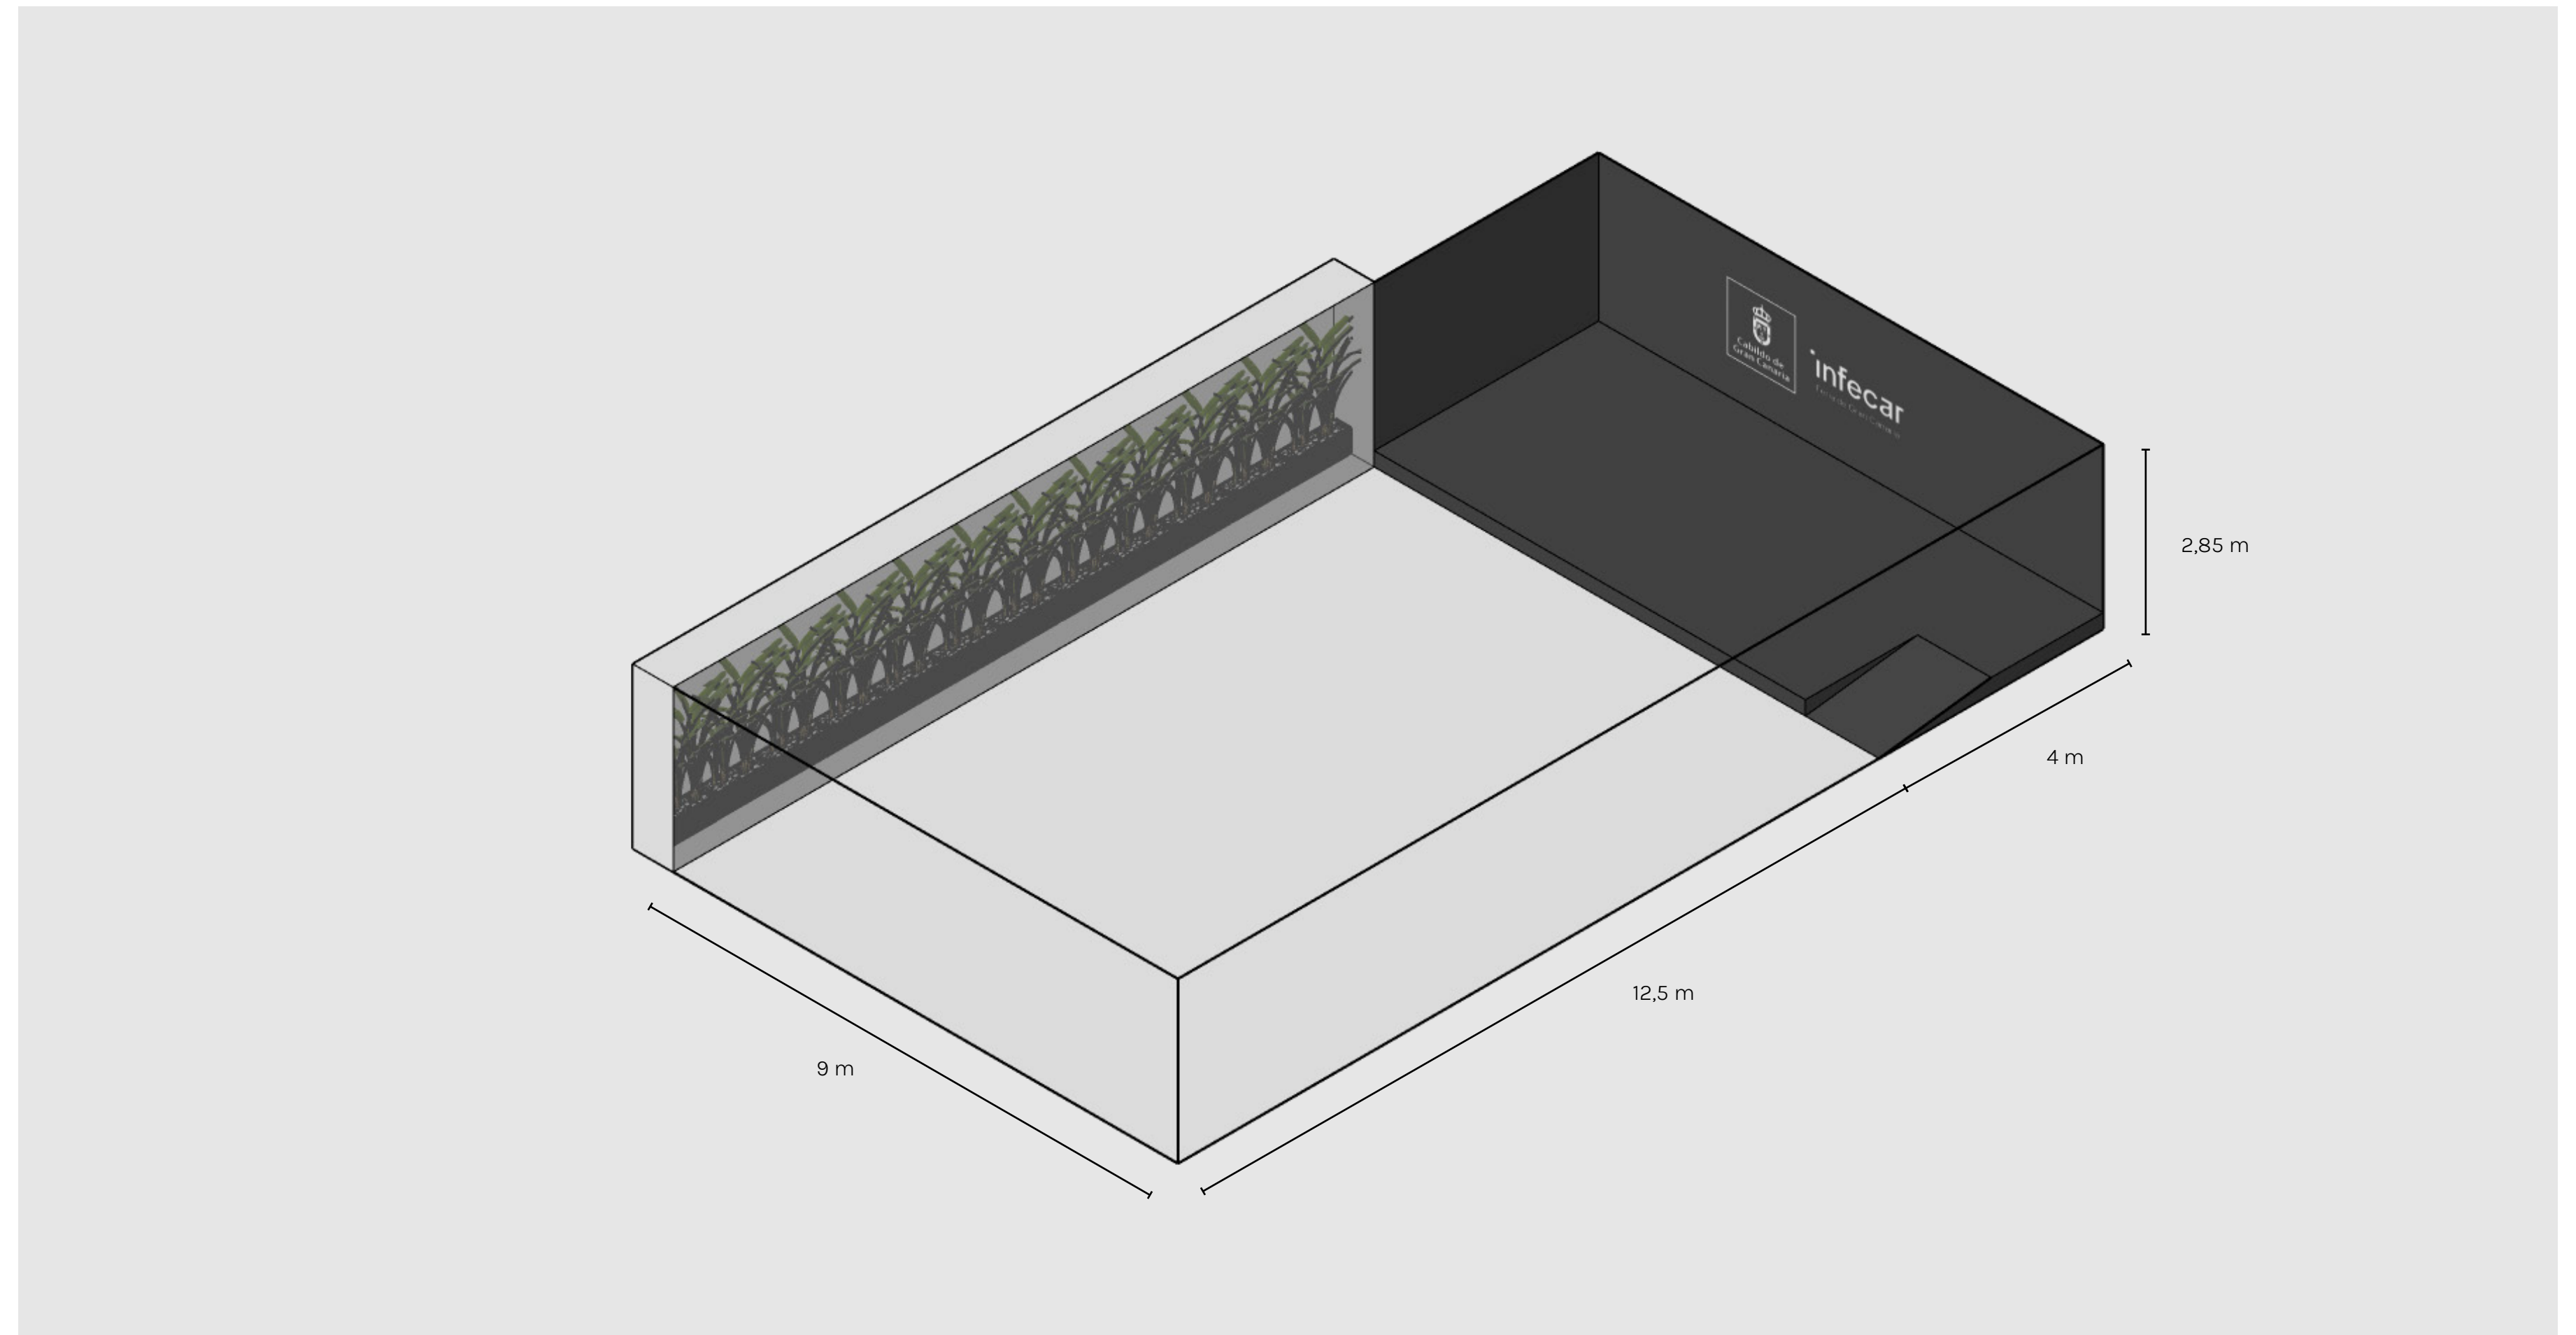

Rooms

Tamadaba Room

Capacity **120 people**

Size **157 m²**

Equipment

6.4 x 1.92 m LED screen

Allen Heat SQ5 Digital Mixer

4 table/lectern mics

1 laptop computer

2 lapel mics

2 handheld mics

4 LED fresnels