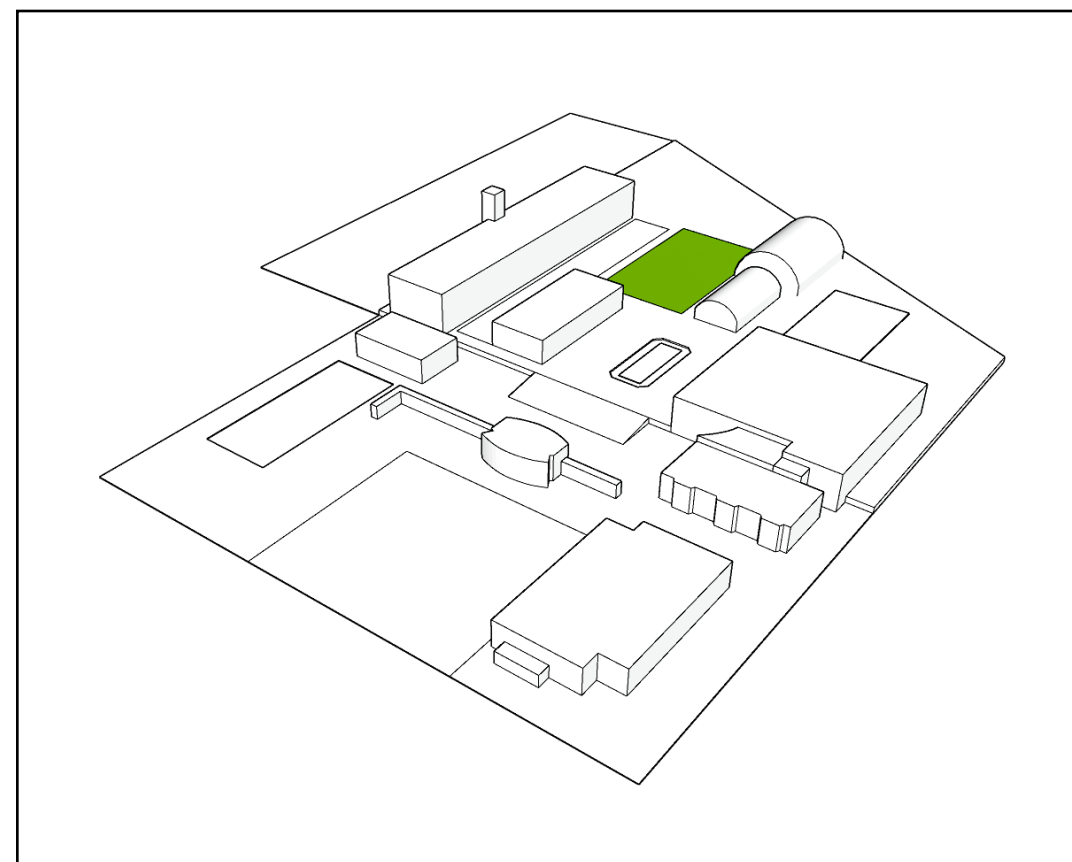

Outdoor Areas

Modular Area - Open-Air Area

Size 1.489 m2

Outdoor Areas

Modular Area - Open-Air Area

Size 1.489 m²

Outdoor Areas

Adjacent Open-Air Area - Hall 7