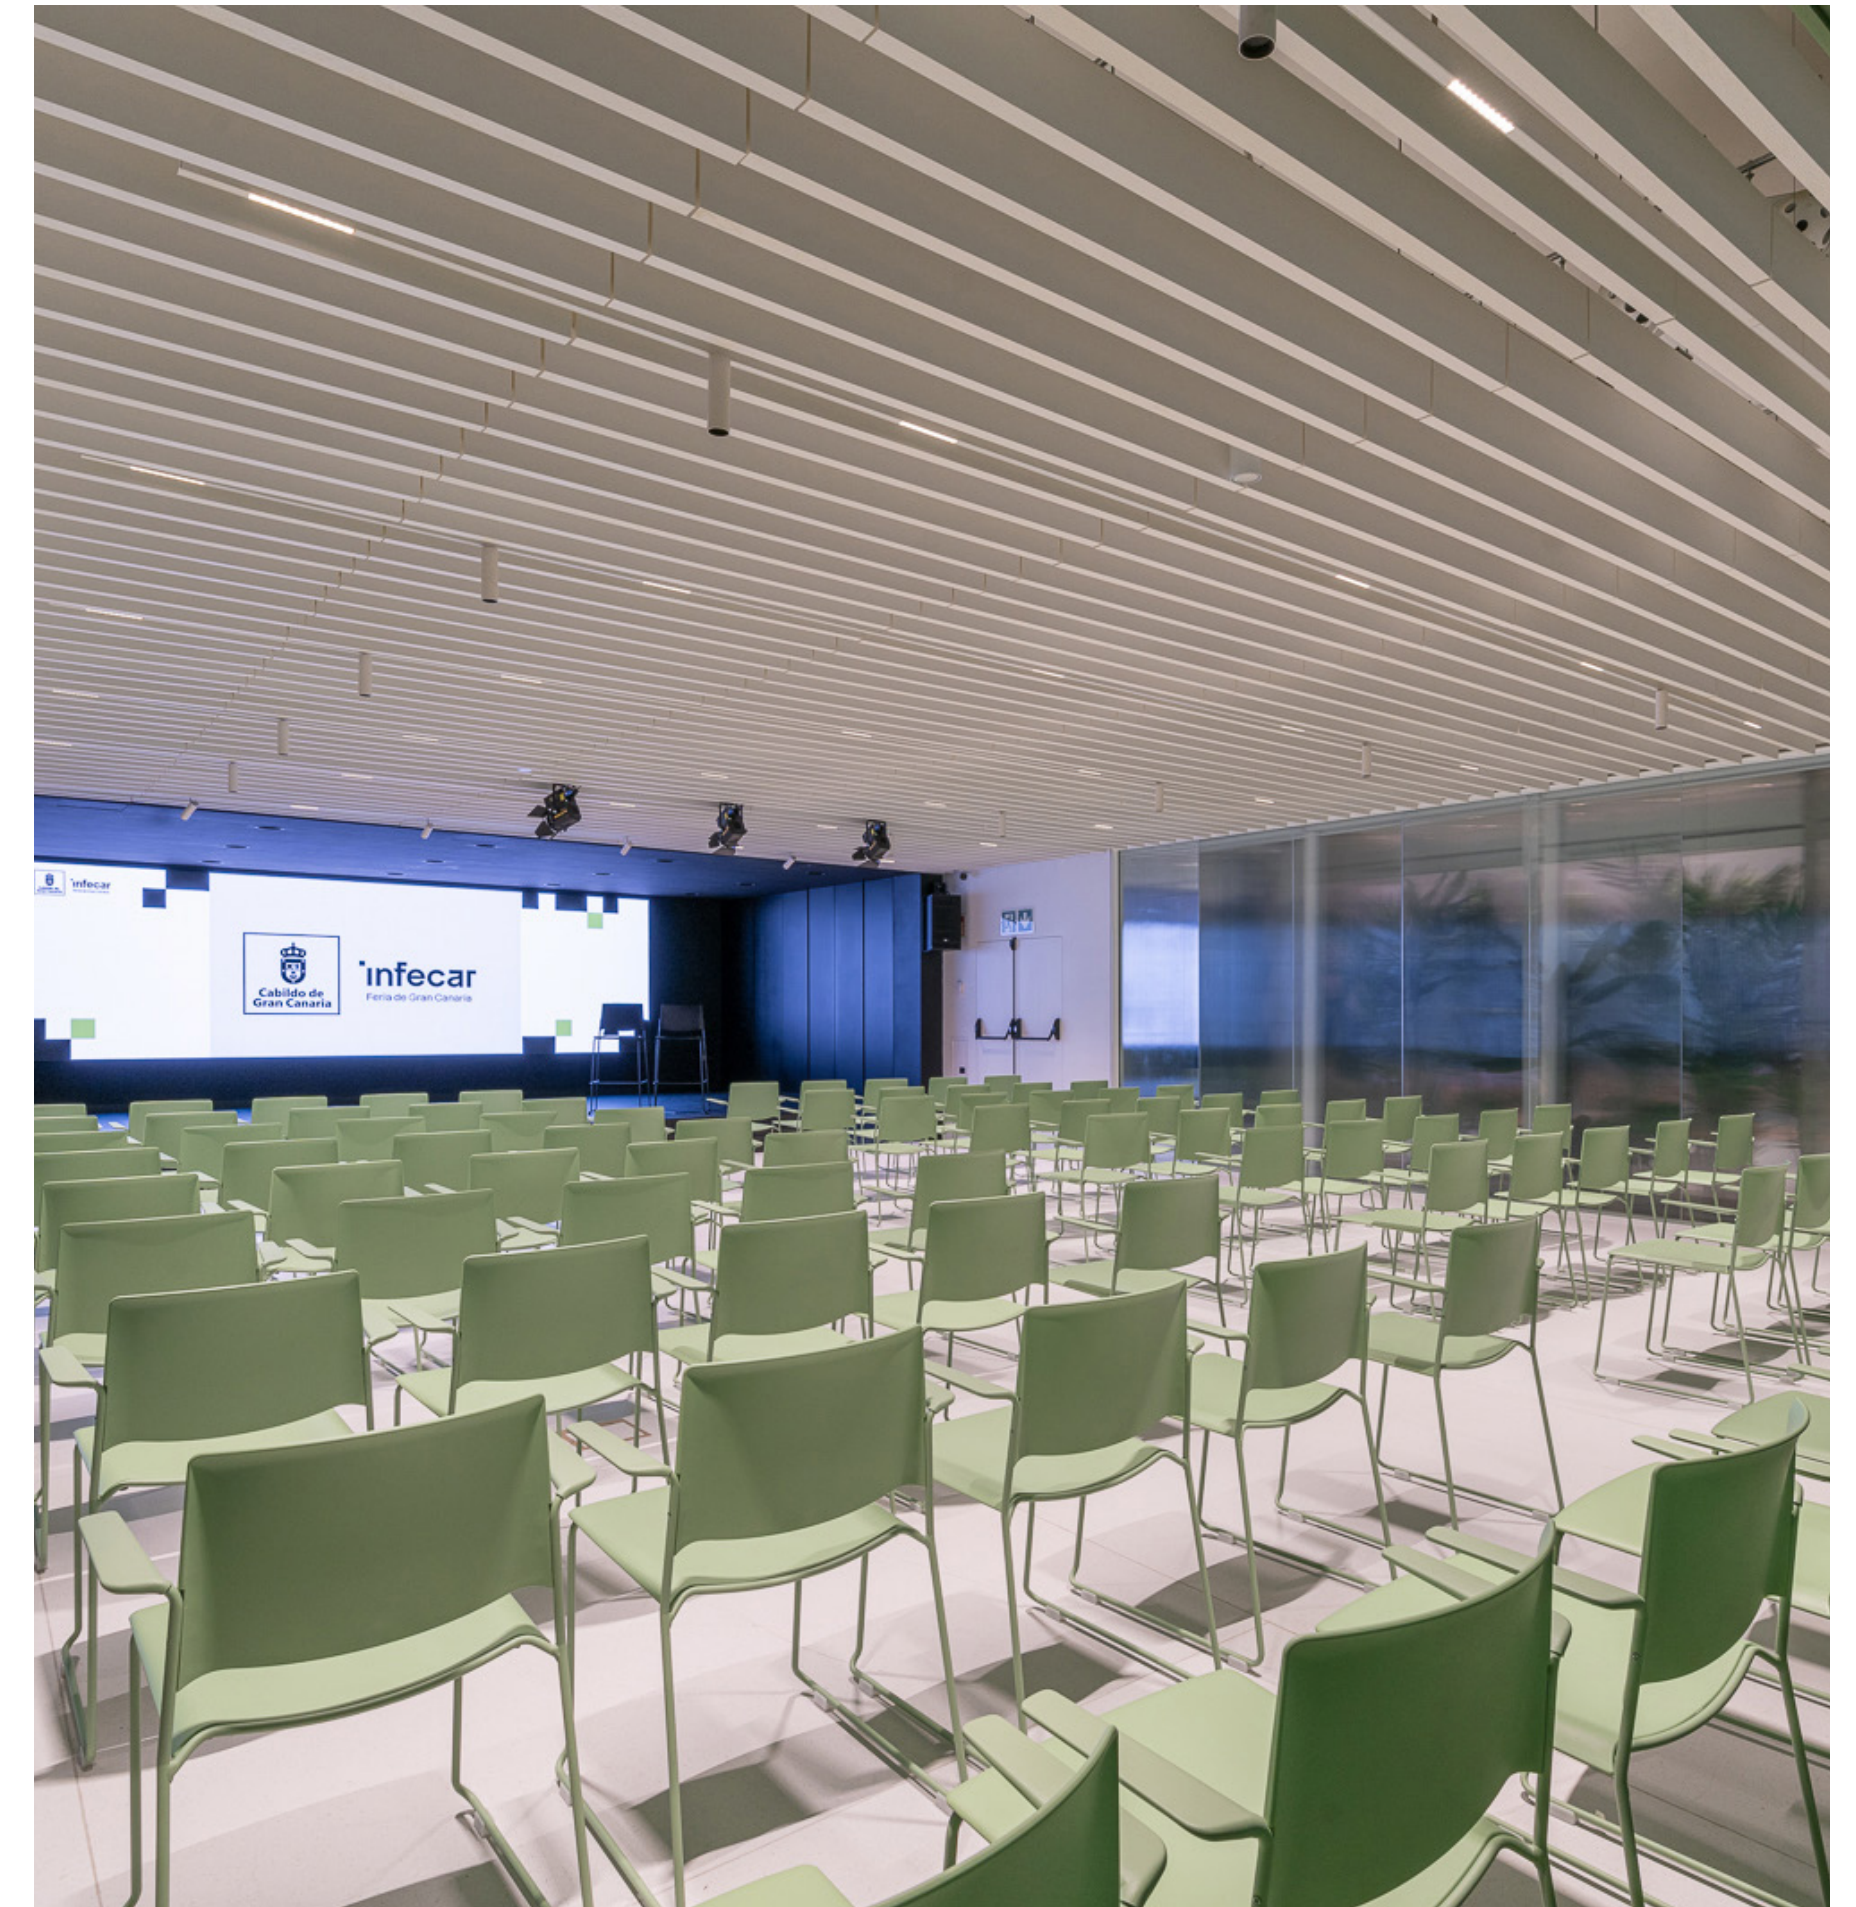

Rooms

Tamadaba Room

Capacity **120 people**

Size **157 m²**