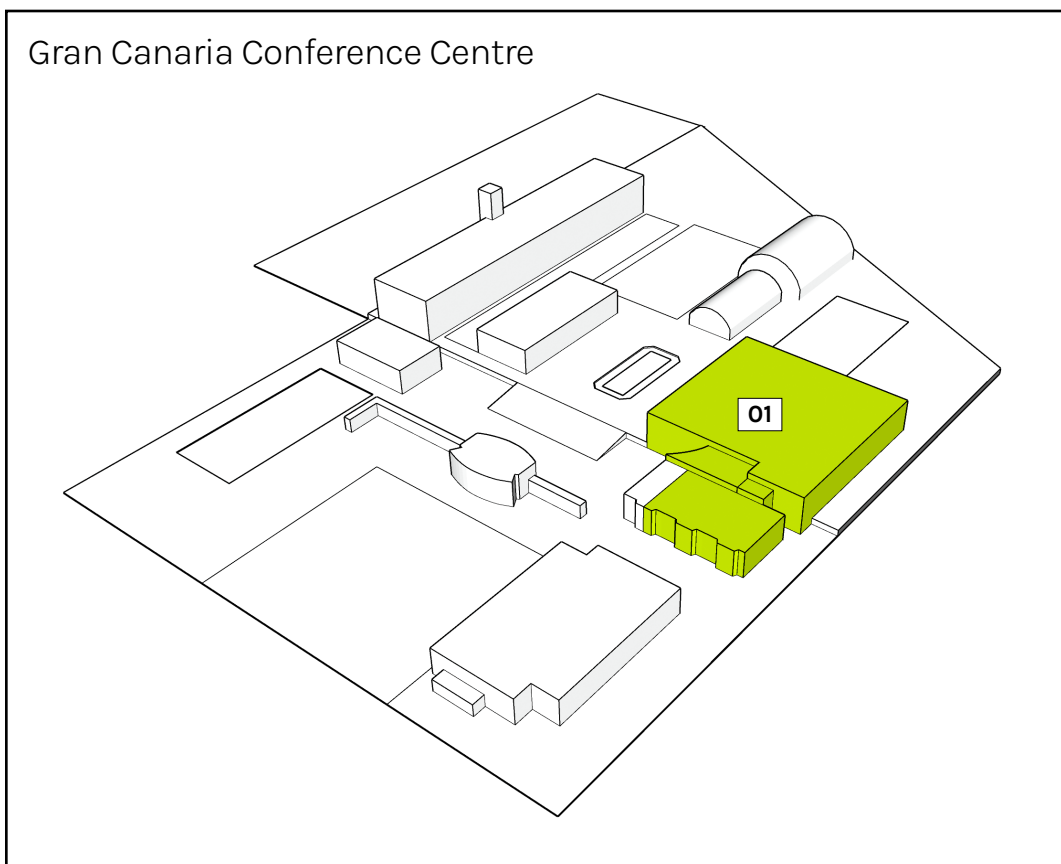

Capacity **350 people**

Size **352 m²**

Hall

Roque Nublo Hall

Capacity **220 people**

Size **273 m²**

Hall

Roque Nublo Hall

Capacity **220 people**

Size **273 m²**

Rooms

Bandama Room

Capacity **295 people**

Size **265 m²**

Rooms

Bandama Room