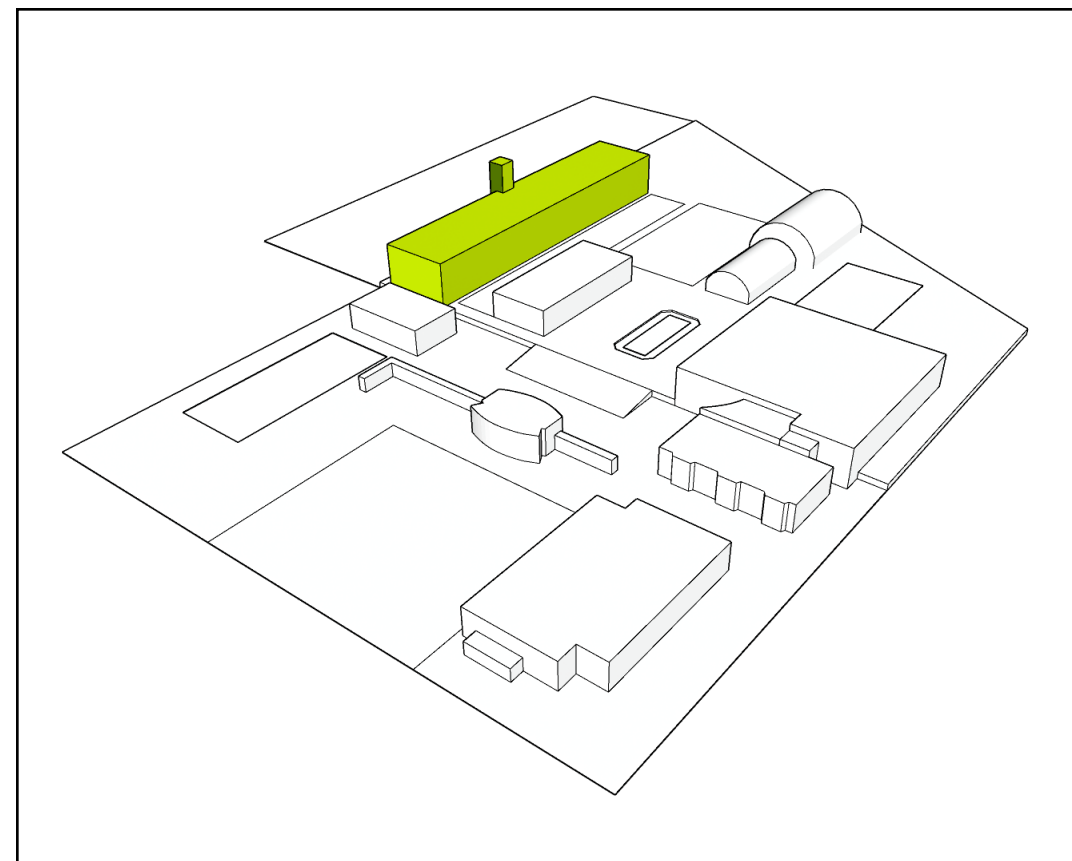

Hall 7

Size **4.271 m²**

Ground Floor

Surface area	2.135 m ²
Maximum height	3,50 m

First Floor

Surface area	2.135 m ²
Maximum height	5,80 m

03. Outdoor Areas

Our Spaces