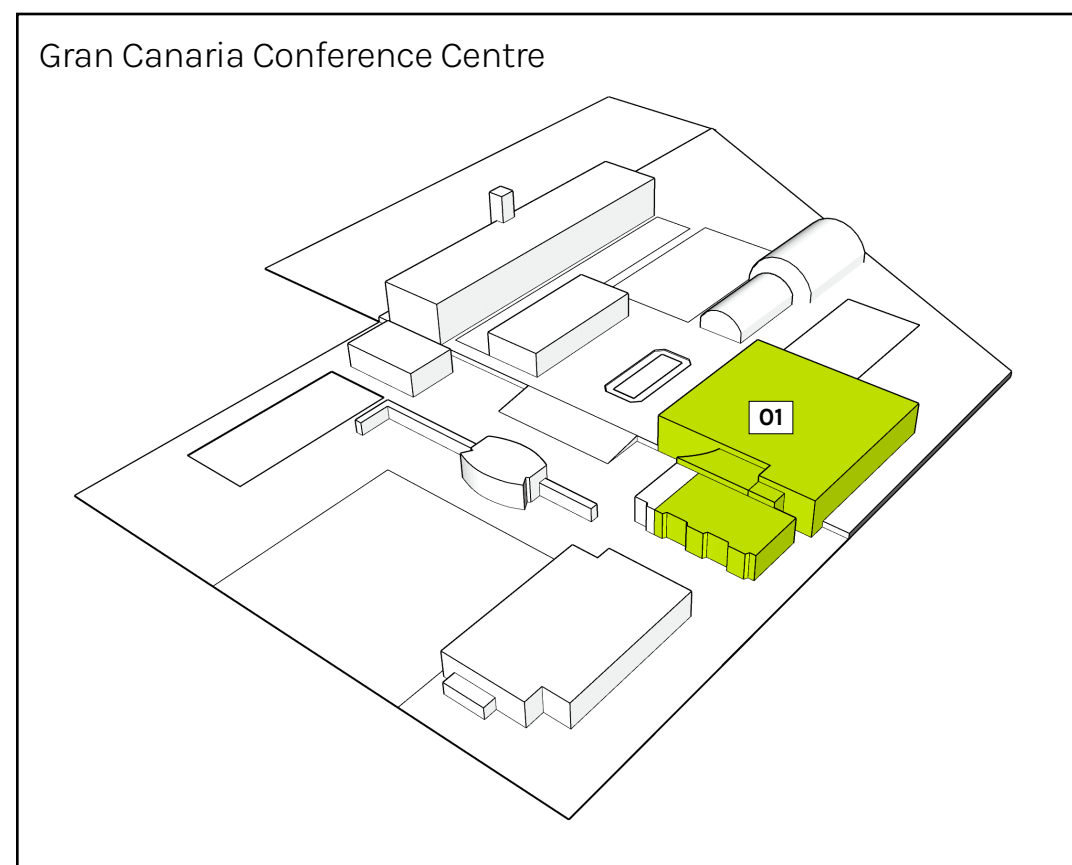

Hall

Canarias Hall

Capacity **350 people**

Size **352 m²**