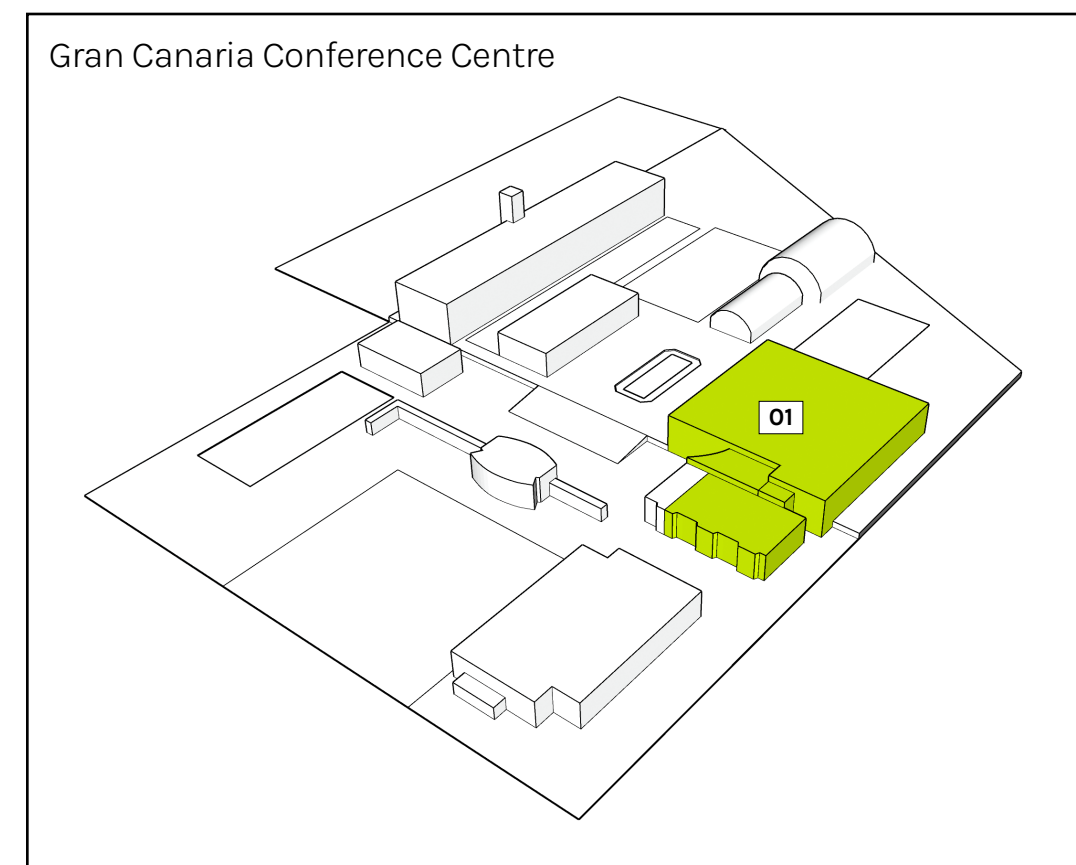

2 lapel mics

2 handheld mics

4 LED fresnels

Rooms

Lola Massieu Room

Capacity **26 people**

Size **84 m²**

Rooms

Lola Massieu Room

Capacity **26 people**

Size **84 m²**

Equipment

98" LED monitor

Laptop

Camera and speakers for video conferencing

Hall