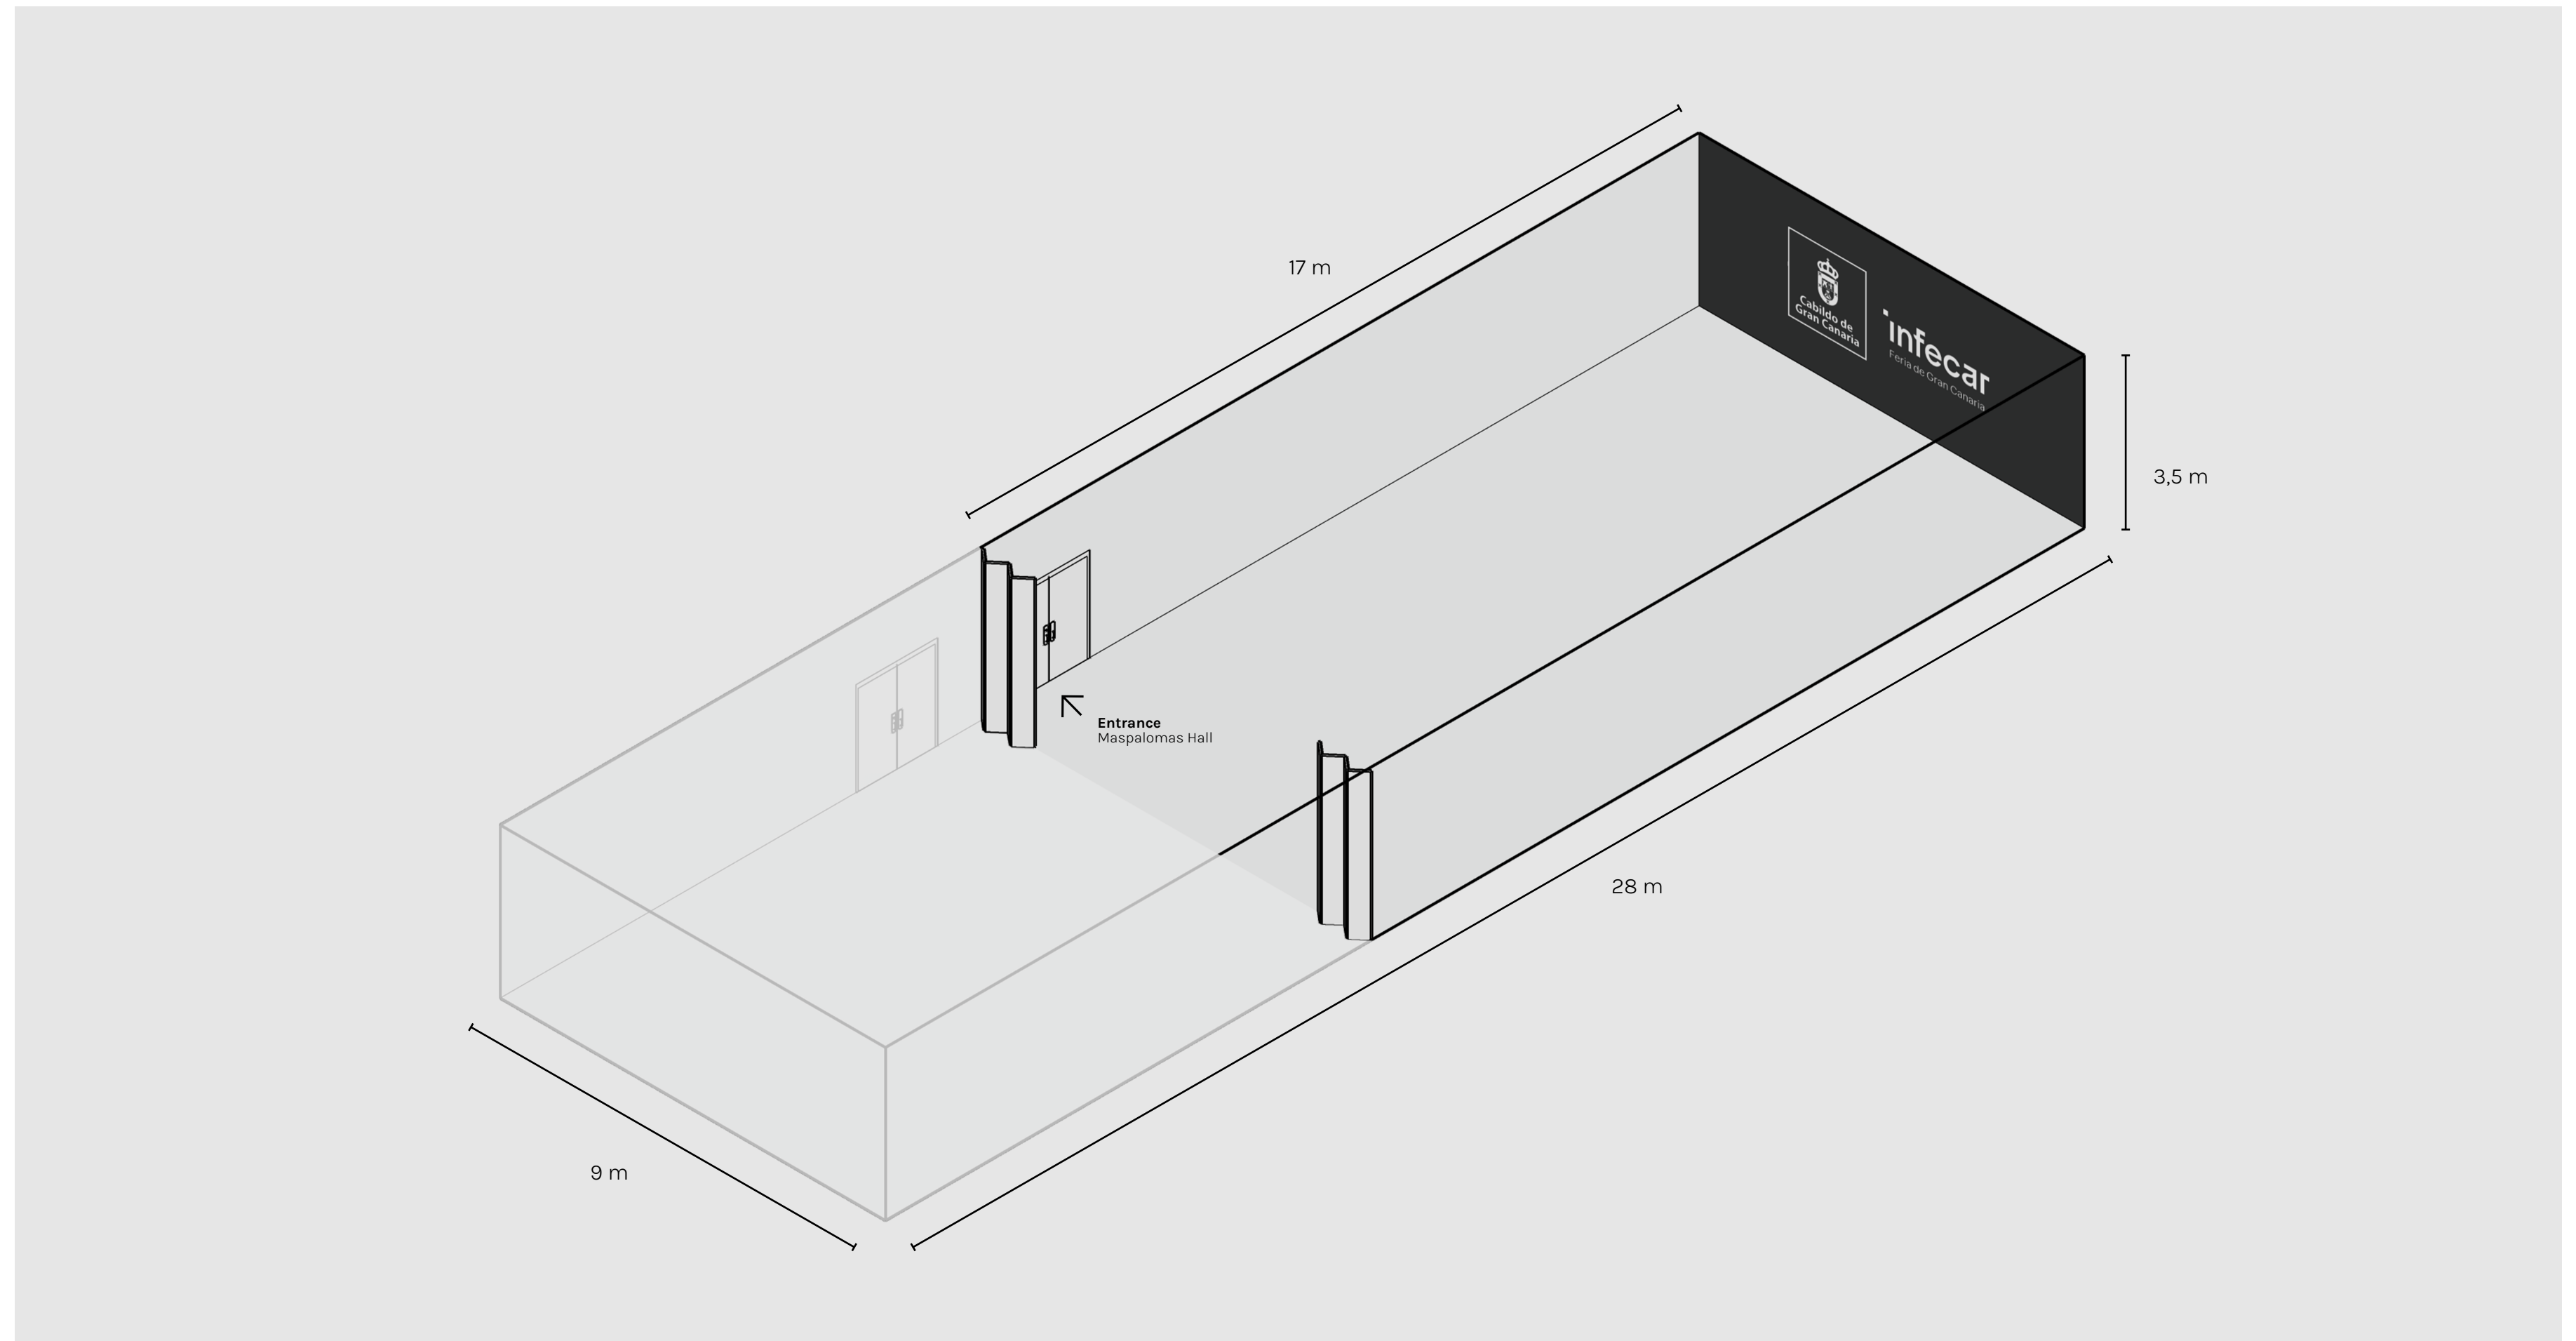

Rooms

Bandama Room

Bandama Room 1:
Capacity **185 people**

Size **158,58 m²**

Equipment

Allen Heat SQ5 Digital Mixer

2 lavalier or headset mics

4 table/lectern mics

2 handheld mics

4 LED fresnels

Room 1: 8x3 m LED screen