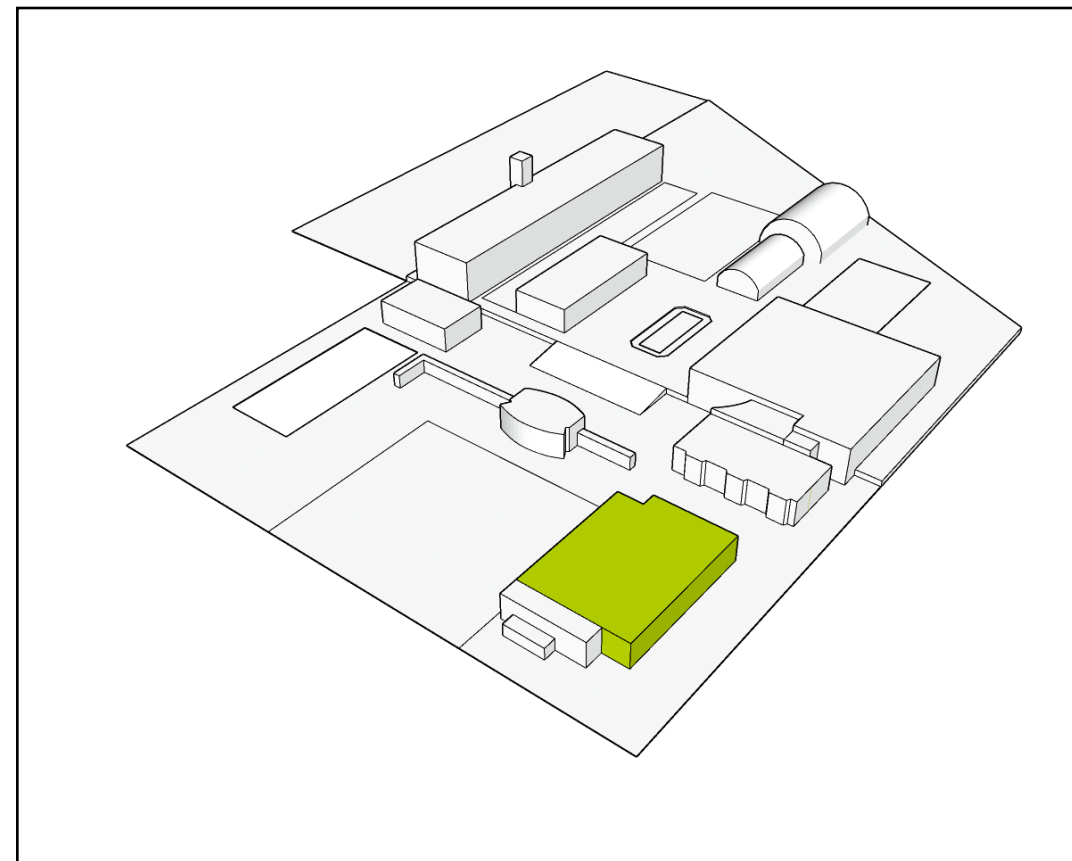

Halls

Hall 6

Capacity **1.467 people**

Size **1.383 m²**