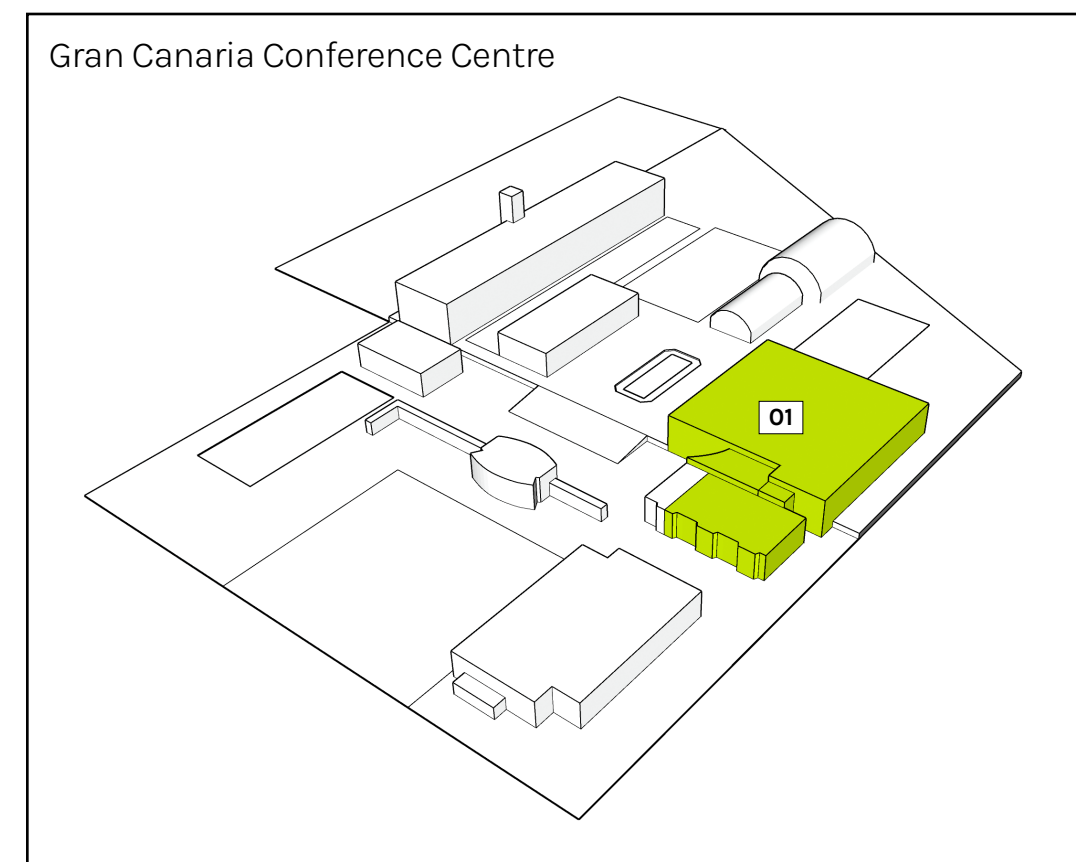

Capacity **220 people**

Size **273 m²**

Rooms

Bandama Room

Capacity **295 people**

Size **265 m²**

Rooms

Bandama Room

Capacity **295 people**Size **265 m²**

Equipment

Allen Heat SQ5 Digital Mixer

2 lavalier or headset mics

4 table/lectern mics

2 handheld mics

4 LED fresnels

Rooms

Bandama Room

Bandama Room 1:
Capacity **185 people**

Size **158,58 m²**

Equipment

Allen Heat SQ5 Digital Mixer

2 lavalier or headset mics

4 table/lectern mics

2 handheld mics